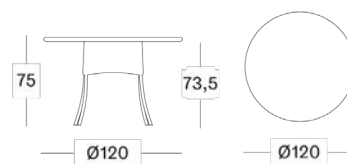

*= cat. B/C/G/COM

Cushion thickness

- Dining chair: 4 cm, with piping
- Lounge chair and sofas: 12 cm, without piping
- Sunlounger: 3 cm, with piping

Throw pillows

- C*092 (40x40cm)
- C*067 (45x50cm)
- C*095 (Set of 2, 35x35cm)

*= cat. B/C/G/COM

Dimensions

Safi dining chair

Safi dining table

Safi lounge chair

Safi side table

Safi lounge sofa 2S

Safi lounge sofa 3S