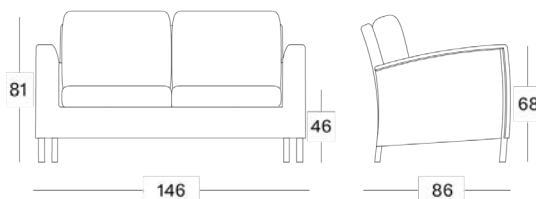

*= cat. B/C/G/COM

Cushion thickness

- Dining chair: 4 cm, with piping
- Lounge chair and sofas: 12 cm, without piping
- Sunlounger: 3 cm, with piping

Throw pillows

- C*092 (40x40cm)
- C*067 (45x50cm)
- C*095 (Set of 2, 35x35cm)

*= cat. B/C/G/COM

Dimensions

Safi dining chair

Safi dining table

Safi lounge chair

Safi side table

Safi lounge sofa 2S

Safi lounge sofa 3S