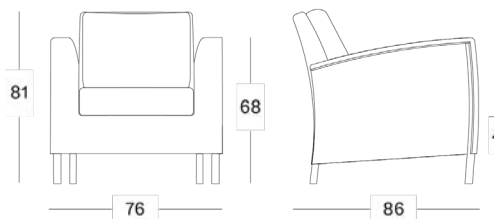

*= cat. B/C/G/COM

Cushion thickness

- Dining chair: 4 cm, with piping
- Lounge chair and sofas: 12 cm, without piping
- Sunlounger: 3 cm, with piping

Throw pillows

- C*092 (40x40cm)
- C*067 (45x50cm)
- C*095 (Set of 2, 35x35cm)

*= cat. B/C/G/COM

Dimensions

Safi dining chair

Safi dining table

Safi lounge chair

Safi side table

Safi lounge sofa 2S

Safi lounge sofa 3S