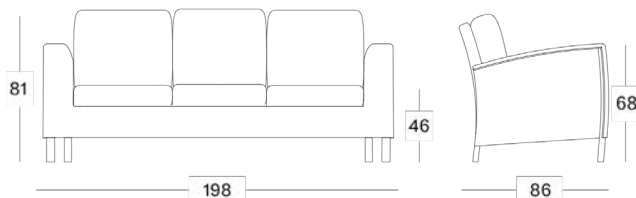

*= cat. B/C/G/COM

Cushion thickness

- Dining chair: 4 cm, with piping
- Lounge chair and sofas: 12 cm, without piping
- Sunlounger: 3 cm, with piping

Throw pillows

- C*092 (40x40cm)
- C*067 (45x50cm)
- C*095 (Set of 2, 35x35cm)

Material

- Polyethylene wicker
- Aluminium frame
- Glass

Colours

- Old lace (S007)

Cushion code

- C*022 (dining chair)
- Q*250 (lounge chair)
- Q*251 (lounge sofa 2S)
- Q*252 (lounge sofa 3S)
- C*120 (cushion sunlounger with removable cover)
- C*020 (cushion sunlounger with non-removable cover)

*= cat. B/C/G/COM

Dimensions

Safi dining chair

Safi dining table

Safi lounge chair

Safi side table

Safi lounge sofa 2S

Safi lounge sofa 3S