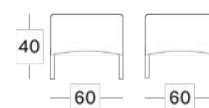

*= cat. B/C/G/COM

Cushion thickness

- Dining chair: 4 cm, with piping
- Lounge chair and sofas: 12 cm, without piping
- Sunlounger: 3 cm, with piping

Throw pillows

- C*092 (40x40cm)
- C*067 (45x50cm)
- C*095 (Set of 2, 35x35cm)

*= cat. B/C/G/COM

Dimensions

Safi dining chair

Safi dining table

Safi lounge chair

Safi side table

Safi lounge sofa 2S

Safi lounge sofa 3S