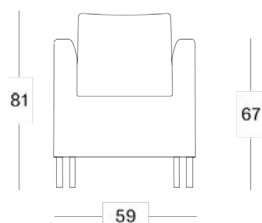

*= cat. B/C/G/COM

Cushion thickness

- Dining chair: 4 cm, with piping
- Lounge chair and sofas: 12 cm, without piping
- Sunlounger: 3 cm, with piping

Throw pillows

- C*092 (40x40cm)
- C*067 (45x50cm)
- C*095 (Set of 2, 35x35cm)

*= cat. B/C/G/COM

Dimensions

Safi dining chair

Safi dining table

Safi lounge chair

Safi side table

Safi lounge sofa 2S

Safi lounge sofa 3S