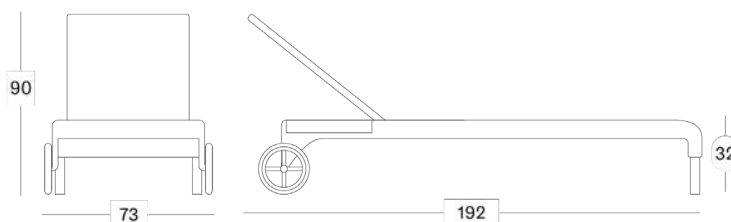

SAFI LOUNGE CHAIR
OLD LACE / FABRIC: CANVAS