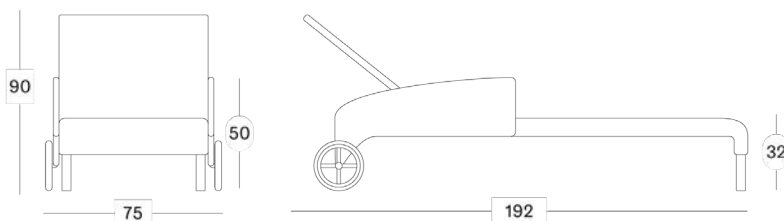

Safi sunlounger with arms

Safi sunlounger