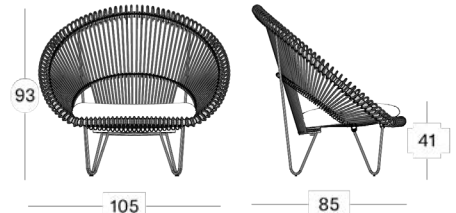

Dimensions

Roxanne dining chair

Roxanne lazy chair

Roxy dining chair

Roy lazy chair

Rocco lazy chair

Roy cocoon

COM

Products

- Roxy dining chair (GD060)
- Roxanne dining chair (GD084)
- Roxanne lazy chair (GC072)
- Roy lazy chair (GC061)
- Roy cocoon (GC073)
- Rocco lazy chair (GC063)

Material

- Polyethylene wicker
- Aluminium frame
- Galvanized and black powder coated steel frame

Colours

- Camel (S022)
- Black (S010)

Cushions thickness

- Roxy dining chair: 2 cm
- Roxanne dining chair: 2 cm
- Roy lazy chair: 2 cm
- Roy cocoon: 8 cm
- Rocco lazy chair: 4 cm
- All cushions come with piping, except for the full cushion of the Roxanne dining chair