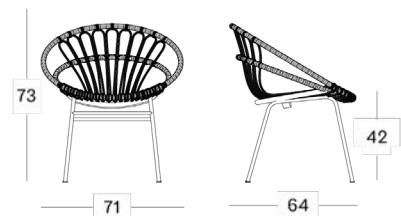

Cushion code

- C*171 (Roxy dining chair)
- C*193 (Roxanne dining & lazy chair)
- C*172 (Roy lazy chair)
- C*063 (Rocco lazy chair)
- Q**041 (Roy cocoon)

*= cat. A/B/C/G/COM

**= cat. B/C/G/COM

About

Your terrace will appear more contemporary than ever with our Roy collection. The collection combines nostalgic design with innovative materials, giving your outdoor space a strong graphic twist. It consists of dining chairs, lazy chairs, and a relaxing spacious tub chair. In these unique shells, you can really savor the enjoyment of outdoor life, while adding a true design statement to your garden or terrace.

Dimensions

Roxanne dining chair

Roxanne lazy chair

Roxy dining chair

Roy lazy chair

Rocco lazy chair

Roy cocoon

COM