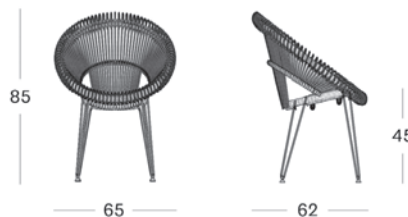

Dimensions

Roxanne dining chair

Roxanne lazy chair

Roxy dining chair

Roy lazy chair

Rocco lazy chair

Roy cocoon

COM

Products

- Roxy dining chair (GD060)
- Roxanne dining chair (GD084)
- Roxanne lazy chair (GC072)
- Roy lazy chair (GC061)
- Roy cocoon (GC073)
- Rocco lazy chair (GC063)

Material

- Polyethylene wicker
- Aluminium frame
- Galvanized and black powder coated steel frame

Colours

- Camel (S022)
- Black (S010)

Cushions thickness

- Roxy dining chair: 2 cm
- Roxanne dining chair: 2 cm
- Roy lazy chair: 2 cm
- Roy cocoon: 8 cm
- Rocco lazy chair: 4 cm
- All cushions come with piping, except for the full cushion of the Roxanne dining chair