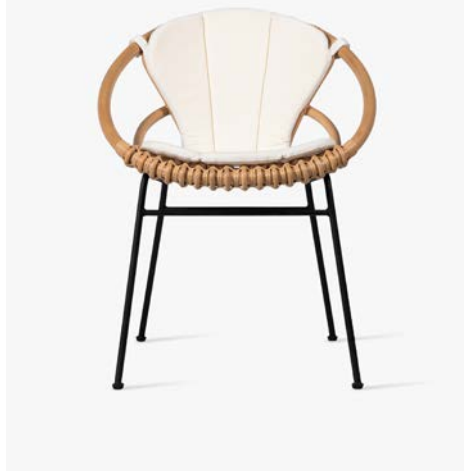

ROXANNE DINING CHAIR FULL CUSHION