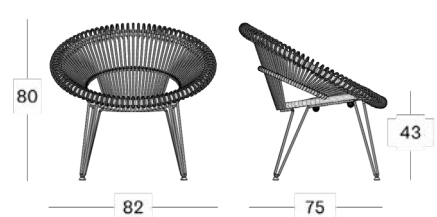

Dimensions

Roxanne dining chair

Roxanne lazy chair

Roxy dining chair

Roy lazy chair

Rocco lazy chair

Roy cocoon

COM

Products

- Roxy dining chair (GD060)
- Roxanne dining chair (GD084)
- Roxanne lazy chair (GC072)
- Roy lazy chair (GC061)
- Roy cocoon (GC073)
- Rocco lazy chair (GC063)

Material

- Polyethylene wicker
- Aluminium frame
- Galvanized and black powder coated steel frame

Colours

- Camel (S022)
- Black (S010)

Cushions thickness

- Roxy dining chair: 2 cm
- Roxanne dining chair: 2 cm
- Roy lazy chair: 2 cm
- Roy cocoon: 8 cm
- Rocco lazy chair: 4 cm
- All cushions come with piping, except for the full cushion of the Roxanne dining chair