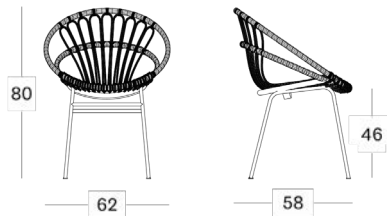

- Polyethylene wicker
- Aluminium frame
- Galvanized and black powder coated steel frame

Colours

- Camel (S022)
- Black (S010)

Cushions thickness

- Roxy dining chair: 2 cm
- Roxanne dining chair: 2 cm
- Roy lazy chair: 2 cm
- Roy cocoon: 8 cm
- Rocco lazy chair: 4 cm
- All cushions come with piping, except for the full cushion of the Roxanne dining chair

Cushion code

- C*171 (Roxy dining chair)
- C*193 (Roxanne dining & lazy chair)
- C*172 (Roy lazy chair)
- C*063 (Rocco lazy chair)
- Q**041 (Roy cocoon)

*= cat. A/B/C/G/COM

**= cat. B/C/G/COM

About

Your terrace will appear more contemporary than ever with our Roy collection. The collection combines nostalgic design with innovative materials, giving your outdoor space a strong graphic twist. It consists of dining chairs, lazy chairs, and a relaxing spacious tub chair. In these unique shells, you can really savor the enjoyment of outdoor life, while adding a true design statement to your garden or terrace.

Dimensions

Roxanne dining chair

Roxanne lazy chair

Roxy dining chair

Roy lazy chair

Rocco lazy chair

Roy cocoon

COM