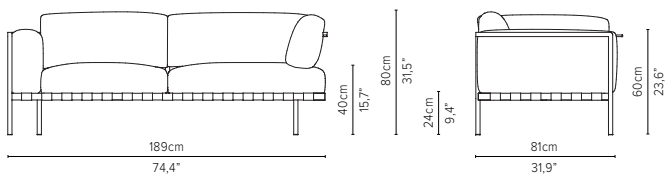

delivery unit: 1
100 x 79 x H11 cm - 0,1 m³
16 kg
cushions: C05802W
0,25 m³ - 7,8 kg

05808S-x - Sofa 2-seater

delivery unit: 1
200 x 87 x H11 cm - 0,2 m³
26 kg
cushions: C05808SHW
0,51 m³ - 14,5 kg

05838RS-x - Right arm extension 189 cm*

delivery unit: 1
200 x 87 x H11 cm - 0,2 m³
26 kg
cushions: C05838RSHW
0,51 m³ - 14,5 kg

* cannot stand alone and should be attached to another module

05838LS-x - Left arm extension 189 cm*

delivery unit: 1
200 x 87 x H11 cm - 0,2 m³
26 kg
cushions: C05838LSHW
0,51 m³ - 14,5 kg

* cannot stand alone and should be attached to another module

05848RS-x - Right arm corner module 189 cm*

delivery unit: 1
200 x 87 x H11 cm - 0,2 m³
26 kg
cushions: C05848RSHW
0,51 m³ - 14,5 kg

* cannot stand alone and should be attached to another module

05848LS-x - Left arm module 189 cm*

delivery unit: 1
200 x 87 x H11 cm - 0,2 m³
26 kg
cushions: C05848LSHW
0,51 m³ - 14,5 kg

* cannot stand alone and should be attached to another module

* Appearances, measurements and weights may slightly differ from reality.
The cushions on the drawings are not included in the article.