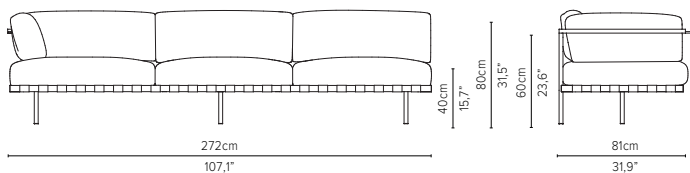

05848LS-x - Left arm module 189 cm*

delivery unit: 1
200 x 87 x H11 cm - 0,2 m³
26 kg
cushions: C05848LSHW
0,51 m³ - 14,5 kg

* cannot stand alone and should be attached to another module

* Appearances, measurements and weights may slightly differ from reality.
The cushions on the drawings are not included in the article.

05829S-x - Center module 273 cm*

* Appearances, measurements and weights may slightly differ from reality.
The cushions on the drawings are not included in the article.

NATAL ALU SOFA

TECHNICAL DRAWINGS

REGULAR SEAT

TOTAL DEPTH 81 CM / 31,9"

05839RS-x - Right arm extension 273 cm*

05839LS-x - Left arm extension 273 cm*

05849RS-x - Right arm corner module 273 cm*

05849LS-x - Left arm corner module 273 cm*

05859RS-x - Right corner extension 273 cm*

05859LS-x - Left corner extension 273 cm*

* Appearances, measurements and weights may slightly differ from reality. The cushions on the drawings are not included in the article.

NATAL ALU SOFA

TECHNICAL DRAWINGS