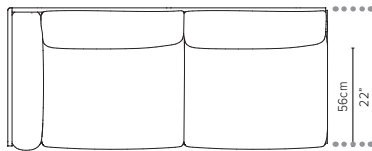

delivery unit: 1
100 x 79 x H11 cm - 0,1 m³
16 kg
cushions: C05802W
0,25 m³ - 7,8 kg

05808S-x - Sofa 2-seater

delivery unit: 1
200 x 87 x H11 cm - 0,2 m³
26 kg
cushions: C05808SHW
0,51 m³ - 14,5 kg

05838RS-x - Right arm extension 189 cm*

delivery unit: 1
200 x 87 x H11 cm - 0,2 m³
26 kg
cushions: C05838RSHW
0,51 m³ - 14,5 kg

* cannot stand alone and should be attached to another module

05838LS-x - Left arm extension 189 cm*

delivery unit: 1
200 x 87 x H11 cm - 0,2 m³
26 kg
cushions: C05838LSHW
0,51 m³ - 14,5 kg

* cannot stand alone and should be attached to another module

05848RS-x - Right arm corner module 189 cm*

delivery unit: 1
200 x 87 x H11 cm - 0,2 m³
26 kg
cushions: C05848RSHW
0,51 m³ - 14,5 kg

* cannot stand alone and should be attached to another module

05848LS-x - Left arm module 189 cm*

delivery unit: 1
200 x 87 x H11 cm - 0,2 m³
26 kg
cushions: C05848LSHW
0,51 m³ - 14,5 kg

* cannot stand alone and should be attached to another module

* Appearances, measurements and weights may slightly differ from reality.
The cushions on the drawings are not included in the article.