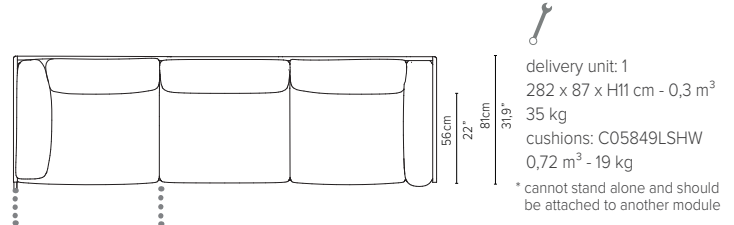

05848LS-x - Left arm module 189 cm*

delivery unit: 1
200 x 87 x H11 cm - 0,2 m³
26 kg
cushions: C05848LSHW
0,51 m³ - 14,5 kg

* cannot stand alone and should be attached to another module

* Appearances, measurements and weights may slightly differ from reality.
The cushions on the drawings are not included in the article.

05829S-x - Center module 273 cm*

* Appearances, measurements and weights may slightly differ from reality.
The cushions on the drawings are not included in the article.

NATAL ALU SOFA

TECHNICAL DRAWINGS

REGULAR SEAT

TOTAL DEPTH 81 CM / 31,9"

05839RS-x - Right arm extension 273 cm*

05839LS-x - Left arm extension 273 cm*

05849RS-x - Right arm corner module 273 cm*

05849LS-x - Left arm corner module 273 cm*

05859RS-x - Right corner extension 273 cm*

05859LS-x - Left corner extension 273 cm*

* Appearances, measurements and weights may slightly differ from reality. The cushions on the drawings are not included in the article.

NATAL ALU SOFA

TECHNICAL DRAWINGS