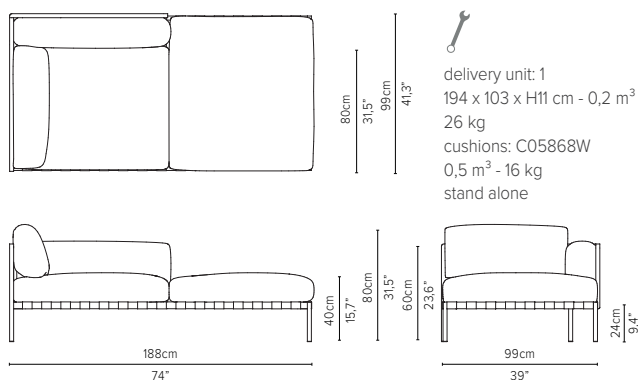

NATAL ALU SOFA

TECHNICAL DRAWINGS

MERIDIENNES

TOTAL DEPTH 188 CM / 74"

05868 - Meridienne left stand alone 188 cm