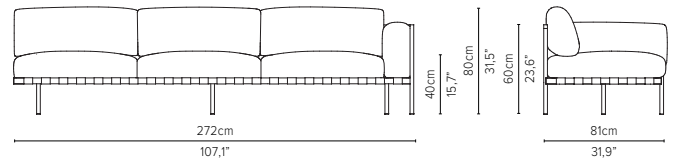

05848LS-x - Left arm module 189 cm*

delivery unit: 1
200 x 87 x H11 cm - 0,2 m³
26 kg
cushions: C05848LSHW
0,51 m³ - 14,5 kg

* cannot stand alone and should be attached to another module

* Appearances, measurements and weights may slightly differ from reality.
The cushions on the drawings are not included in the article.

NATAL ALU SOFA

TECHNICAL DRAWINGS

REGULAR SEAT

TOTAL DEPTH 81 CM / 31,9"

05858RS-x - Right corner extension 189 cm*

05858LS-x - Left corner extension 189 cm*

05828S-x - Center module 189 cm*

05809S-x - Sofa 3-seater 273 cm

05829S-x - Center module 273 cm*

* Appearances, measurements and weights may slightly differ from reality.
The cushions on the drawings are not included in the article.

NATAL ALU SOFA

TECHNICAL DRAWINGS

REGULAR SEAT

TOTAL DEPTH 81 CM / 31,9"

05839RS-x - Right arm extension 273 cm*

05839LS-x - Left arm extension 273 cm*

05849RS-x - Right arm corner module 273 cm*

05849LS-x - Left arm corner module 273 cm*

05859RS-x - Right corner extension 273 cm*