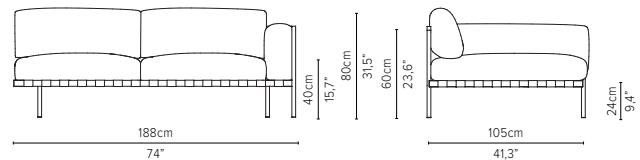

* cannot stand alone and should be attached to another module

05848RS-x - Right arm corner module 189 cm*

delivery unit: 1
200 x 87 x H11 cm - 0,2 m³
26 kg
cushions: C05848RSHW
0,51 m³ - 14,5 kg

* cannot stand alone and should be attached to another module

05859LS-x - Left corner extension 273 cm*

* Appearances, measurements and weights may slightly differ from reality. The cushions on the drawings are not included in the article.

NATAL ALU SOFA

TECHNICAL DRAWINGS

DEEP SEAT

TOTAL DEPTH 105 CM / 41,3"

05808D-x - Sofa 2-seater 189 cm

05828D-x - Centre module 189 cm*

05838RD-x - Right arm extension 189 cm*

05838LD-x - Left arm extension 189 cm*

05848RD-x - Right arm corner module 189 cm*

05848LD-x - Left arm corner module 189 cm*

* Appearances, measurements and weights may slightly differ from reality.
The cushions on the drawings are not included in the article.

NATAL ALU SOFA

TECHNICAL DRAWINGS