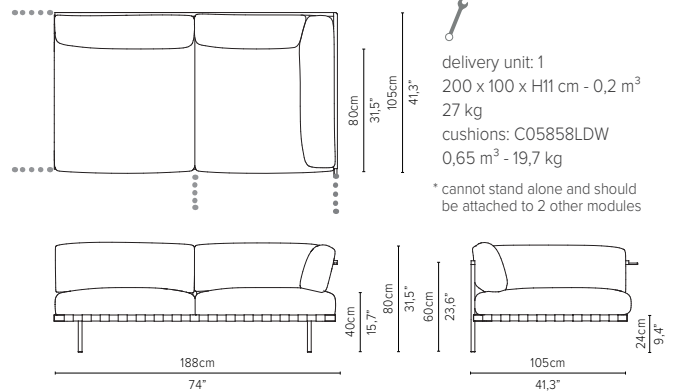

delivery unit: 1
200 x 87 x H11 cm - 0,2 m³
26 kg
cushions: C05838RSHW
0,51 m³ - 14,5 kg

* cannot stand alone and should be attached to another module

05838LS-x - Left arm extension 189 cm*

delivery unit: 1
200 x 87 x H11 cm - 0,2 m³
26 kg
cushions: C05838LSHW
0,51 m³ - 14,5 kg

* cannot stand alone and should be attached to another module

05848RS-x - Right arm corner module 189 cm*

delivery unit: 1
200 x 87 x H11 cm - 0,2 m³
26 kg
cushions: C05848RSHW
0,51 m³ - 14,5 kg

* cannot stand alone and should be attached to another module

05848LD-x - Left arm corner module 189 cm*

* Appearances, measurements and weights may slightly differ from reality.
The cushions on the drawings are not included in the article.

NATAL ALU SOFA

TECHNICAL DRAWINGS

DEEP SEAT

TOTAL DEPTH 105 CM / 41,3"

05858RD-x - Right corner extension 189 cm*

05858LD-x - Left corner extension 189 cm*

05809D-x - Sofa 3-seater 273 cm

05829D-x - Centre module 273 cm*

05839RD-x - Right arm extension 273 cm*