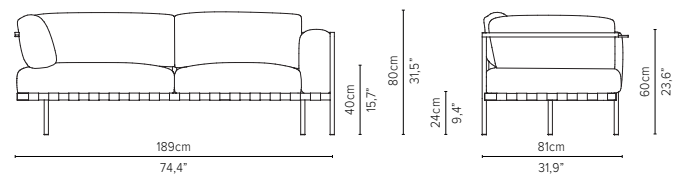

delivery unit: 1
100 x 79 x H11 cm - 0,1 m³
16 kg
cushions: C05802W
0,25 m³ - 7,8 kg

05808S-x - Sofa 2-seater

delivery unit: 1
200 x 87 x H11 cm - 0,2 m³
26 kg
cushions: C05808SHW
0,51 m³ - 14,5 kg

05838RS-x - Right arm extension 189 cm*

delivery unit: 1
200 x 87 x H11 cm - 0,2 m³
26 kg
cushions: C05838RSHW
0,51 m³ - 14,5 kg

* cannot stand alone and should be attached to another module

05838LS-x - Left arm extension 189 cm*

delivery unit: 1
200 x 87 x H11 cm - 0,2 m³
26 kg
cushions: C05838LSHW
0,51 m³ - 14,5 kg

* cannot stand alone and should be attached to another module

05848RS-x - Right arm corner module 189 cm*

delivery unit: 1
200 x 87 x H11 cm - 0,2 m³
26 kg
cushions: C05848RSHW
0,51 m³ - 14,5 kg

* cannot stand alone and should be attached to another module

05848LS-x - Left arm module 189 cm*

delivery unit: 1
200 x 87 x H11 cm - 0,2 m³
26 kg
cushions: C05848LSHW
0,51 m³ - 14,5 kg

* cannot stand alone and should be attached to another module

* Appearances, measurements and weights may slightly differ from reality.
The cushions on the drawings are not included in the article.