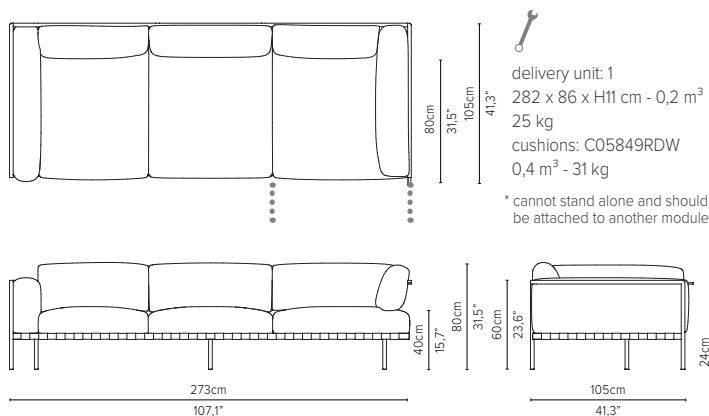

NATAL ALU SOFA

TECHNICAL DRAWINGS

DEEP SEAT

TOTAL DEPTH 105 CM / 41,3"

05849RD-x - Right arm corner module 273 cm*