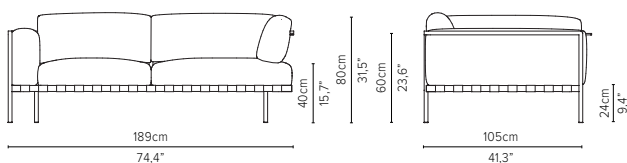

* cannot stand alone and should be attached to another module

05848RS-x - Right arm corner module 189 cm*

delivery unit: 1
200 x 87 x H11 cm - 0,2 m³
26 kg
cushions: C05848RSHW
0,51 m³ - 14,5 kg

* cannot stand alone and should be attached to another module

05859LS-x - Left corner extension 273 cm*

* Appearances, measurements and weights may slightly differ from reality. The cushions on the drawings are not included in the article.

NATAL ALU SOFA

TECHNICAL DRAWINGS

DEEP SEAT

TOTAL DEPTH 105 CM / 41,3"

05808D-x - Sofa 2-seater 189 cm

05828D-x - Centre module 189 cm*

05838RD-x - Right arm extension 189 cm*

05838LD-x - Left arm extension 189 cm*

05848RD-x - Right arm corner module 189 cm*

05848LD-x - Left arm corner module 189 cm*

* Appearances, measurements and weights may slightly differ from reality.
The cushions on the drawings are not included in the article.

NATAL ALU SOFA

TECHNICAL DRAWINGS