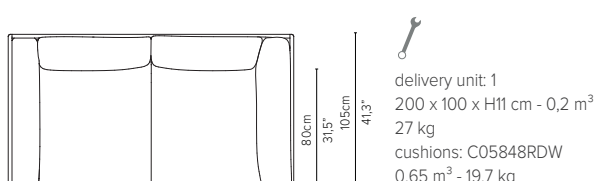

05859LS-x - Left corner extension 273 cm*

* Appearances, measurements and weights may slightly differ from reality. The cushions on the drawings are not included in the article.

NATAL ALU SOFA

TECHNICAL DRAWINGS

DEEP SEAT

TOTAL DEPTH 105 CM / 41,3"

05808D-x - Sofa 2-seater 189 cm

05828D-x - Centre module 189 cm*

05838RD-x - Right arm extension 189 cm*

05838LD-x - Left arm extension 189 cm*

05848RD-x - Right arm corner module 189 cm*

05848LD-x - Left arm corner module 189 cm*

* Appearances, measurements and weights may slightly differ from reality.
The cushions on the drawings are not included in the article.

NATAL ALU SOFA

TECHNICAL DRAWINGS