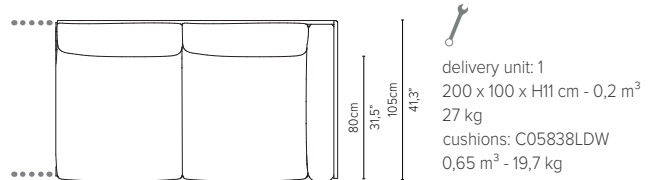

05859LS-x - Left corner extension 273 cm*

* Appearances, measurements and weights may slightly differ from reality. The cushions on the drawings are not included in the article.

NATAL ALU SOFA

TECHNICAL DRAWINGS

DEEP SEAT

TOTAL DEPTH 105 CM / 41,3"

05808D-x - Sofa 2-seater 189 cm

05828D-x - Centre module 189 cm*

05838RD-x - Right arm extension 189 cm*

05838LD-x - Left arm extension 189 cm*

05848RD-x - Right arm corner module 189 cm*

05848LD-x - Left arm corner module 189 cm*

* Appearances, measurements and weights may slightly differ from reality.
The cushions on the drawings are not included in the article.

NATAL ALU SOFA

TECHNICAL DRAWINGS