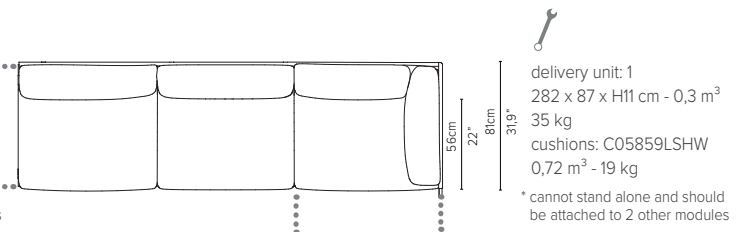

05848LS-x - Left arm module 189 cm*

delivery unit: 1
200 x 87 x H11 cm - 0,2 m³
26 kg
cushions: C05848LSHW
0,51 m³ - 14,5 kg

* cannot stand alone and should be attached to another module

* Appearances, measurements and weights may slightly differ from reality.
The cushions on the drawings are not included in the article.

05829S-x - Center module 273 cm*

* Appearances, measurements and weights may slightly differ from reality.
The cushions on the drawings are not included in the article.

NATAL ALU SOFA

TECHNICAL DRAWINGS

REGULAR SEAT

TOTAL DEPTH 81 CM / 31,9"

05839RS-x - Right arm extension 273 cm*

05839LS-x - Left arm extension 273 cm*

05849RS-x - Right arm corner module 273 cm*

05849LS-x - Left arm corner module 273 cm*

05859RS-x - Right corner extension 273 cm*

05859LS-x - Left corner extension 273 cm*

* Appearances, measurements and weights may slightly differ from reality. The cushions on the drawings are not included in the article.

NATAL ALU SOFA

TECHNICAL DRAWINGS