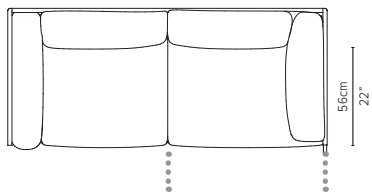

delivery unit: 1
100 x 79 x H11 cm - 0,1 m³
16 kg
cushions: C05802W
0,25 m³ - 7,8 kg

05808S-x - Sofa 2-seater

delivery unit: 1
200 x 87 x H11 cm - 0,2 m³
26 kg
cushions: C05808SHW
0,51 m³ - 14,5 kg

05838RS-x - Right arm extension 189 cm*

delivery unit: 1
200 x 87 x H11 cm - 0,2 m³
26 kg
cushions: C05838RSHW
0,51 m³ - 14,5 kg

* cannot stand alone and should be attached to another module

05838LS-x - Left arm extension 189 cm*

delivery unit: 1
200 x 87 x H11 cm - 0,2 m³
26 kg
cushions: C05838LSHW
0,51 m³ - 14,5 kg

* cannot stand alone and should be attached to another module

05848RS-x - Right arm corner module 189 cm*

delivery unit: 1
200 x 87 x H11 cm - 0,2 m³
26 kg
cushions: C05848RSHW
0,51 m³ - 14,5 kg

* cannot stand alone and should be attached to another module

05848LS-x - Left arm module 189 cm*

delivery unit: 1
200 x 87 x H11 cm - 0,2 m³
26 kg
cushions: C05848LSHW
0,51 m³ - 14,5 kg

* cannot stand alone and should be attached to another module

* Appearances, measurements and weights may slightly differ from reality.
The cushions on the drawings are not included in the article.