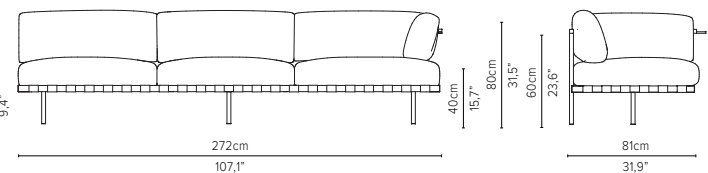

05848LS-x - Left arm module 189 cm*

delivery unit: 1
200 x 87 x H11 cm - 0,2 m³
26 kg
cushions: C05848LSHW
0,51 m³ - 14,5 kg

* cannot stand alone and should be attached to another module

* Appearances, measurements and weights may slightly differ from reality.
The cushions on the drawings are not included in the article.

05829S-x - Center module 273 cm*

* Appearances, measurements and weights may slightly differ from reality.
The cushions on the drawings are not included in the article.

NATAL ALU SOFA

TECHNICAL DRAWINGS

REGULAR SEAT

TOTAL DEPTH 81 CM / 31,9"

05839RS-x - Right arm extension 273 cm*

05839LS-x - Left arm extension 273 cm*

05849RS-x - Right arm corner module 273 cm*

05849LS-x - Left arm corner module 273 cm*

05859RS-x - Right corner extension 273 cm*

05859LS-x - Left corner extension 273 cm*

* Appearances, measurements and weights may slightly differ from reality. The cushions on the drawings are not included in the article.

NATAL ALU SOFA

TECHNICAL DRAWINGS