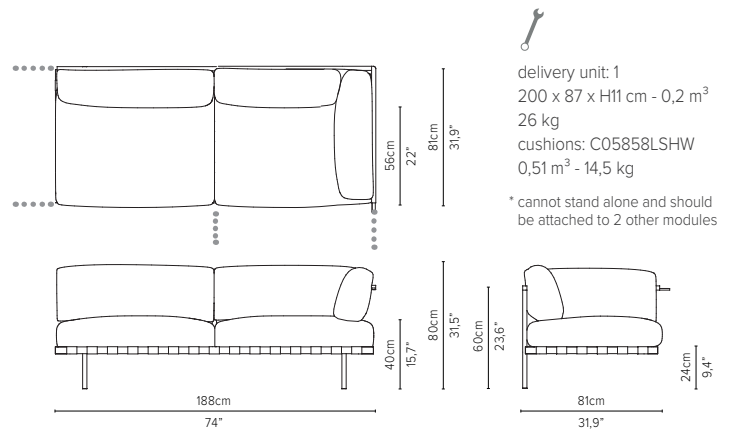

delivery unit: 1
200 x 87 x H11 cm - 0,2 m³
26 kg
cushions: C05838RSHW
0,51 m³ - 14,5 kg

* cannot stand alone and should be attached to another module

05838LS-x - Left arm extension 189 cm*

delivery unit: 1
200 x 87 x H11 cm - 0,2 m³
26 kg
cushions: C05838LSHW
0,51 m³ - 14,5 kg

* cannot stand alone and should be attached to another module

05848RS-x - Right arm corner module 189 cm*

delivery unit: 1
200 x 87 x H11 cm - 0,2 m³
26 kg
cushions: C05848RSHW
0,51 m³ - 14,5 kg

* cannot stand alone and should be attached to another module

05848LS-x - Left arm module 189 cm*

delivery unit: 1
200 x 87 x H11 cm - 0,2 m³
26 kg
cushions: C05848LSHW
0,51 m³ - 14,5 kg

* cannot stand alone and should be attached to another module

* Appearances, measurements and weights may slightly differ from reality.
The cushions on the drawings are not included in the article.

NATAL ALU SOFA

TECHNICAL DRAWINGS

REGULAR SEAT

TOTAL DEPTH 81 CM / 31,9"

05858RS-x - Right corner extension 189 cm*

05858LS-x - Left corner extension 189 cm*

05828S-x - Center module 189 cm*

05809S-x - Sofa 3-seater 273 cm