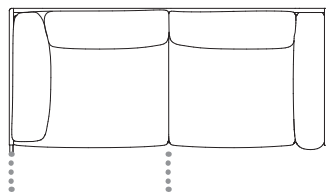

delivery unit: 1
200 x 87 x H11 cm - 0,2 m³
26 kg
cushions: C05838RSHW
0,51 m³ - 14,5 kg

* cannot stand alone and should be attached to another module

05838LS-x - Left arm extension 189 cm*

delivery unit: 1
200 x 87 x H11 cm - 0,2 m³
26 kg
cushions: C05838LSHW
0,51 m³ - 14,5 kg

* cannot stand alone and should be attached to another module

05848RS-x - Right arm corner module 189 cm*

delivery unit: 1
200 x 87 x H11 cm - 0,2 m³
26 kg
cushions: C05848RSHW
0,51 m³ - 14,5 kg

* cannot stand alone and should be attached to another module

05848LS-x - Left arm module 189 cm*

delivery unit: 1
200 x 87 x H11 cm - 0,2 m³
26 kg
cushions: C05848LSHW
0,51 m³ - 14,5 kg

* cannot stand alone and should be attached to another module

* Appearances, measurements and weights may slightly differ from reality.
The cushions on the drawings are not included in the article.