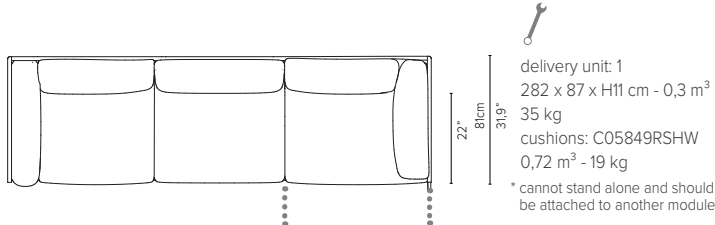

05848LS-x - Left arm module 189 cm*

delivery unit: 1
200 x 87 x H11 cm - 0,2 m³
26 kg
cushions: C05848LSHW
0,51 m³ - 14,5 kg

* cannot stand alone and should be attached to another module

* Appearances, measurements and weights may slightly differ from reality.
The cushions on the drawings are not included in the article.

05829S-x - Center module 273 cm*

* Appearances, measurements and weights may slightly differ from reality.
The cushions on the drawings are not included in the article.

NATAL ALU SOFA

TECHNICAL DRAWINGS

REGULAR SEAT

TOTAL DEPTH 81 CM / 31,9"

05839RS-x - Right arm extension 273 cm*

05839LS-x - Left arm extension 273 cm*

05849RS-x - Right arm corner module 273 cm*

05849LS-x - Left arm corner module 273 cm*

05859RS-x - Right corner extension 273 cm*

05859LS-x - Left corner extension 273 cm*

* Appearances, measurements and weights may slightly differ from reality. The cushions on the drawings are not included in the article.

NATAL ALU SOFA

TECHNICAL DRAWINGS