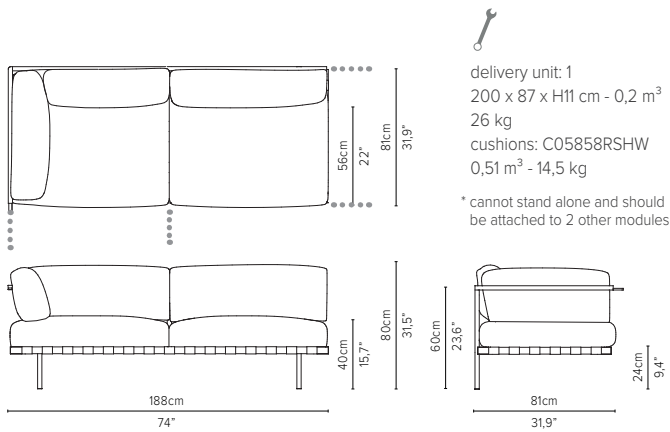

NATAL ALU SOFA

TECHNICAL DRAWINGS

REGULAR SEAT

TOTAL DEPTH 81 CM / 31,9"

05858RS-x - Right corner extension 189 cm*