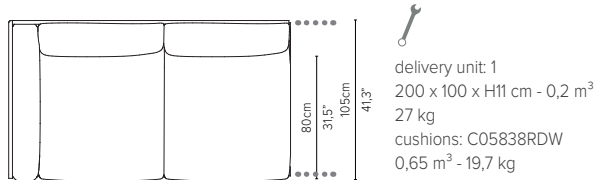

* cannot stand alone and should be attached to another module

05848RS-x - Right arm corner module 189 cm*

delivery unit: 1
200 x 87 x H11 cm - 0,2 m³
26 kg
cushions: C05848RSHW
0,51 m³ - 14,5 kg

* cannot stand alone and should be attached to another module

05859LS-x - Left corner extension 273 cm*

* Appearances, measurements and weights may slightly differ from reality. The cushions on the drawings are not included in the article.

NATAL ALU SOFA

TECHNICAL DRAWINGS

DEEP SEAT

TOTAL DEPTH 105 CM / 41,3"

05808D-x - Sofa 2-seater 189 cm

05828D-x - Centre module 189 cm*

05838RD-x - Right arm extension 189 cm*

05838LD-x - Left arm extension 189 cm*

05848RD-x - Right arm corner module 189 cm*

05848LD-x - Left arm corner module 189 cm*

* Appearances, measurements and weights may slightly differ from reality.
The cushions on the drawings are not included in the article.

NATAL ALU SOFA

TECHNICAL DRAWINGS