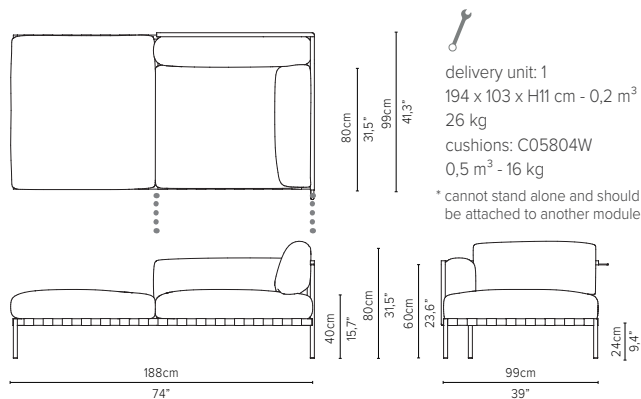

delivery unit: 1
200 x 87 x H11 cm - 0,2 m³
26 kg
cushions: C05838RSHW
0,51 m³ - 14,5 kg

* cannot stand alone and should be attached to another module

05838LS-x - Left arm extension 189 cm*

delivery unit: 1
200 x 87 x H11 cm - 0,2 m³
26 kg
cushions: C05838LSHW
0,51 m³ - 14,5 kg

* cannot stand alone and should be attached to another module

05848RS-x - Right arm corner module 189 cm*

delivery unit: 1
200 x 87 x H11 cm - 0,2 m³
26 kg
cushions: C05848RSHW
0,51 m³ - 14,5 kg

* cannot stand alone and should be attached to another module

* Appearances, measurements and weights may slightly differ from reality.
The cushions on the drawings are not included in the article.

NATAL ALU SOFA

TECHNICAL DRAWINGS

MERIDIENNES

TOTAL DEPTH 188 CM / 74"

05868 - Meridienne left stand alone 188 cm

05869 - Meridienne right stand alone 188 cm

05803 - Meridienne left modular 188 cm*

05804 - Meridienne right modular 188 cm*

058C - X Connector

 A connector is needed to connect two modules lengthwise