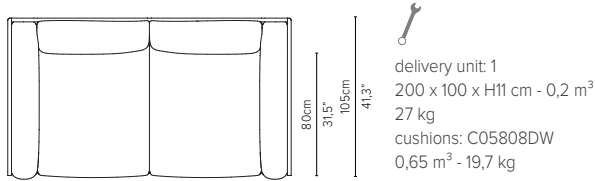

05848LS-x - Left arm module 189 cm*

delivery unit: 1
200 x 87 x H11 cm - 0,2 m³
26 kg
cushions: C05848LSHW
0,51 m³ - 14,5 kg

* cannot stand alone and should be attached to another module

* Appearances, measurements and weights may slightly differ from reality.
The cushions on the drawings are not included in the article.

TOTAL DEPTH 81 CM / 31,9"

05839RS-x - Right arm extension 273 cm*

05839LS-x - Left arm extension 273 cm*

05849RS-x - Right arm corner module 273 cm*

05849LS-x - Left arm corner module 273 cm*

05859RS-x - Right corner extension 273 cm*

05859LS-x - Left corner extension 273 cm*

* Appearances, measurements and weights may slightly differ from reality. The cushions on the drawings are not included in the article.

NATAL ALU SOFA

TECHNICAL DRAWINGS

DEEP SEAT

TOTAL DEPTH 105 CM / 41,3"

05808D-x - Sofa 2-seater 189 cm

05828D-x - Centre module 189 cm*

05838RD-x - Right arm extension 189 cm*

05838LD-x - Left arm extension 189 cm*

05848RD-x - Right arm corner module 189 cm*