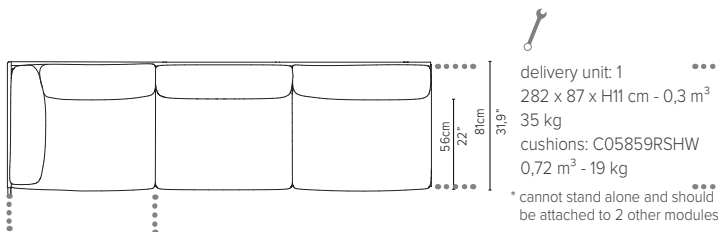

05848LS-x - Left arm module 189 cm*

delivery unit: 1
200 x 87 x H11 cm - 0,2 m³
26 kg
cushions: C05848LSHW
0,51 m³ - 14,5 kg

* cannot stand alone and should be attached to another module

* Appearances, measurements and weights may slightly differ from reality.
The cushions on the drawings are not included in the article.

05829S-x - Center module 273 cm*

* Appearances, measurements and weights may slightly differ from reality.
The cushions on the drawings are not included in the article.

NATAL ALU SOFA

TECHNICAL DRAWINGS

REGULAR SEAT

TOTAL DEPTH 81 CM / 31,9"

05839RS-x - Right arm extension 273 cm*

05839LS-x - Left arm extension 273 cm*

05849RS-x - Right arm corner module 273 cm*

05849LS-x - Left arm corner module 273 cm*

05859RS-x - Right corner extension 273 cm*

05859LS-x - Left corner extension 273 cm*

* Appearances, measurements and weights may slightly differ from reality. The cushions on the drawings are not included in the article.

NATAL ALU SOFA

TECHNICAL DRAWINGS