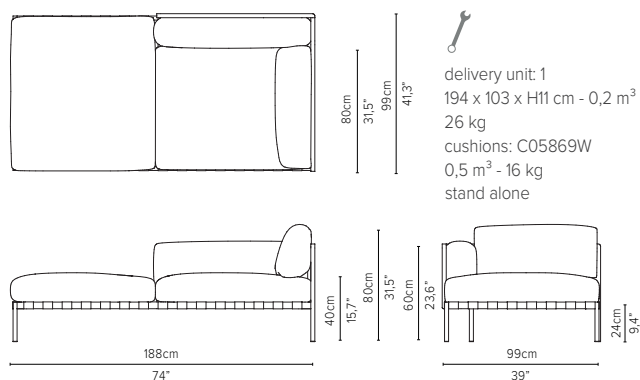

05869 - Meridienne right stand alone 188 cm