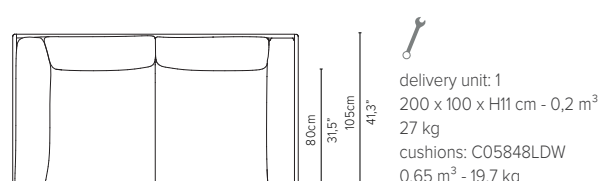

05859LS-x - Left corner extension 273 cm*

* Appearances, measurements and weights may slightly differ from reality. The cushions on the drawings are not included in the article.

NATAL ALU SOFA

TECHNICAL DRAWINGS

DEEP SEAT

TOTAL DEPTH 105 CM / 41,3"

05808D-x - Sofa 2-seater 189 cm

05828D-x - Centre module 189 cm*

05838RD-x - Right arm extension 189 cm*

05838LD-x - Left arm extension 189 cm*

05848RD-x - Right arm corner module 189 cm*

05848LD-x - Left arm corner module 189 cm*

* Appearances, measurements and weights may slightly differ from reality.
The cushions on the drawings are not included in the article.

NATAL ALU SOFA

TECHNICAL DRAWINGS