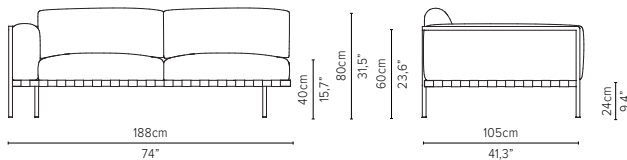

05848LS-x - Left arm module 189 cm*

delivery unit: 1
200 x 87 x H11 cm - 0,2 m³
26 kg
cushions: C05848LSHW
0,51 m³ - 14,5 kg

* cannot stand alone and should be attached to another module

* Appearances, measurements and weights may slightly differ from reality.
The cushions on the drawings are not included in the article.

05859LS-x - Left corner extension 273 cm*

* Appearances, measurements and weights may slightly differ from reality. The cushions on the drawings are not included in the article.

NATAL ALU SOFA

TECHNICAL DRAWINGS

DEEP SEAT

TOTAL DEPTH 105 CM / 41,3"

05808D-x - Sofa 2-seater 189 cm

05828D-x - Centre module 189 cm*

05838RD-x - Right arm extension 189 cm*

05838LD-x - Left arm extension 189 cm*

05848RD-x - Right arm corner module 189 cm*

05848LD-x - Left arm corner module 189 cm*

* Appearances, measurements and weights may slightly differ from reality.
The cushions on the drawings are not included in the article.

NATAL ALU SOFA

TECHNICAL DRAWINGS