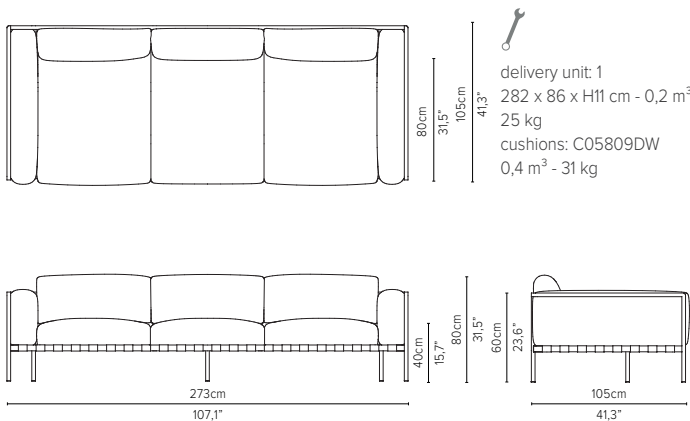

* cannot stand alone and should be attached to another module

05848RS-x - Right arm corner module 189 cm*

delivery unit: 1
200 x 87 x H11 cm - 0,2 m³
26 kg
cushions: C05848RSHW
0,51 m³ - 14,5 kg

* cannot stand alone and should be attached to another module

05848LD-x - Left arm corner module 189 cm*

* Appearances, measurements and weights may slightly differ from reality.
The cushions on the drawings are not included in the article.

NATAL ALU SOFA

TECHNICAL DRAWINGS

DEEP SEAT

TOTAL DEPTH 105 CM / 41,3"

05858RD-x - Right corner extension 189 cm*

05858LD-x - Left corner extension 189 cm*

05809D-x - Sofa 3-seater 273 cm

05829D-x - Centre module 273 cm*

05839RD-x - Right arm extension 273 cm*

05839LD-x - Left arm extension 273 cm*

* Appearances, measurements and weights may slightly differ from reality.
The cushions on the drawings are not included in the article.

NATAL ALU SOFA

TECHNICAL DRAWINGS