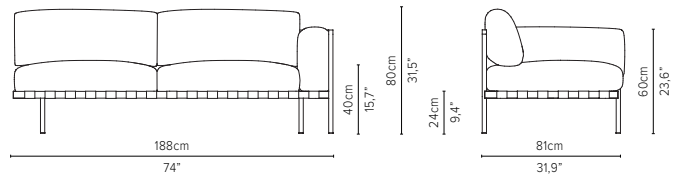

delivery unit: 1
100 x 79 x H11 cm - 0,1 m³
16 kg
cushions: C05802W
0,25 m³ - 7,8 kg

05808S-x - Sofa 2-seater

delivery unit: 1
200 x 87 x H11 cm - 0,2 m³
26 kg
cushions: C05808SHW
0,51 m³ - 14,5 kg

05838RS-x - Right arm extension 189 cm*

delivery unit: 1
200 x 87 x H11 cm - 0,2 m³
26 kg
cushions: C05838RSHW
0,51 m³ - 14,5 kg

* cannot stand alone and should be attached to another module

05838LS-x - Left arm extension 189 cm*

delivery unit: 1
200 x 87 x H11 cm - 0,2 m³
26 kg
cushions: C05838LSHW
0,51 m³ - 14,5 kg

* cannot stand alone and should be attached to another module

05848RS-x - Right arm corner module 189 cm*

delivery unit: 1
200 x 87 x H11 cm - 0,2 m³
26 kg
cushions: C05848RSHW
0,51 m³ - 14,5 kg

* cannot stand alone and should be attached to another module

05848LS-x - Left arm module 189 cm*

delivery unit: 1
200 x 87 x H11 cm - 0,2 m³
26 kg
cushions: C05848LSHW
0,51 m³ - 14,5 kg

* cannot stand alone and should be attached to another module

* Appearances, measurements and weights may slightly differ from reality.
The cushions on the drawings are not included in the article.