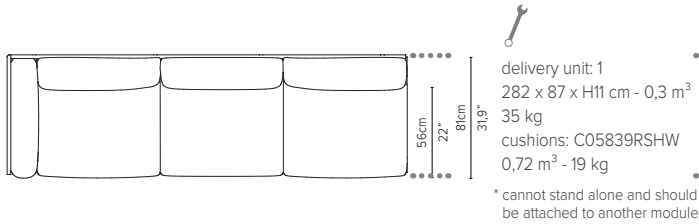

05848LS-x - Left arm module 189 cm*

delivery unit: 1
200 x 87 x H11 cm - 0,2 m³
26 kg
cushions: C05848LSHW
0,51 m³ - 14,5 kg

* cannot stand alone and should be attached to another module

* Appearances, measurements and weights may slightly differ from reality.
The cushions on the drawings are not included in the article.

NATAL ALU SOFA

TECHNICAL DRAWINGS

REGULAR SEAT

TOTAL DEPTH 81 CM / 31,9"

05858RS-x - Right corner extension 189 cm*

05858LS-x - Left corner extension 189 cm*

05828S-x - Center module 189 cm*

05809S-x - Sofa 3-seater 273 cm

05829S-x - Center module 273 cm*

* Appearances, measurements and weights may slightly differ from reality.
The cushions on the drawings are not included in the article.

NATAL ALU SOFA

TECHNICAL DRAWINGS

REGULAR SEAT

TOTAL DEPTH 81 CM / 31,9"

05839RS-x - Right arm extension 273 cm*

05839LS-x - Left arm extension 273 cm*

05849RS-x - Right arm corner module 273 cm*

05849LS-x - Left arm corner module 273 cm*

05859RS-x - Right corner extension 273 cm*