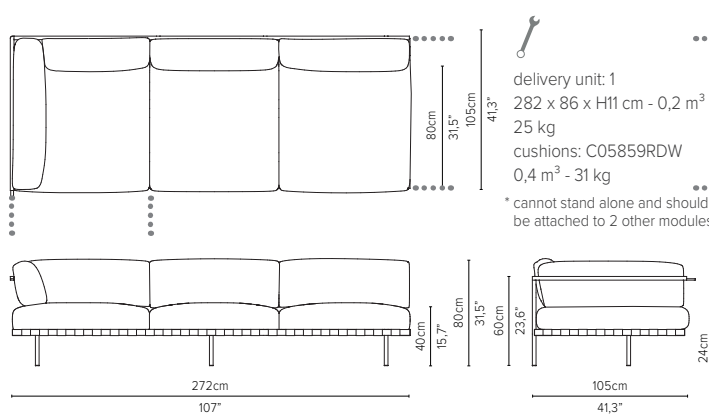

05859RD-x - Right corner extension 273 cm*