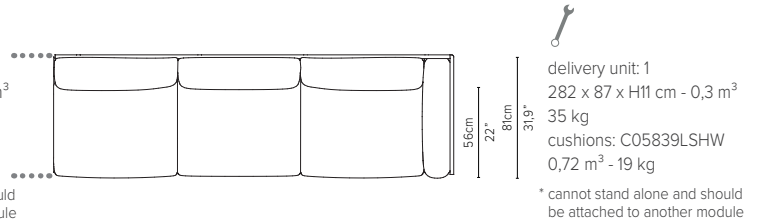

* cannot stand alone and should be attached to another module

05848RS-x - Right arm corner module 189 cm*

delivery unit: 1
200 x 87 x H11 cm - 0,2 m³
26 kg
cushions: C05848RSHW
0,51 m³ - 14,5 kg

* cannot stand alone and should be attached to another module

05848LS-x - Left arm module 189 cm*

delivery unit: 1
200 x 87 x H11 cm - 0,2 m³
26 kg
cushions: C05848LSHW
0,51 m³ - 14,5 kg

* cannot stand alone and should be attached to another module

* Appearances, measurements and weights may slightly differ from reality.
The cushions on the drawings are not included in the article.

05829S-x - Center module 273 cm*

* Appearances, measurements and weights may slightly differ from reality.
The cushions on the drawings are not included in the article.

NATAL ALU SOFA

TECHNICAL DRAWINGS

REGULAR SEAT

TOTAL DEPTH 81 CM / 31,9"

05839RS-x - Right arm extension 273 cm*

05839LS-x - Left arm extension 273 cm*

05849RS-x - Right arm corner module 273 cm*

05849LS-x - Left arm corner module 273 cm*

05859RS-x - Right corner extension 273 cm*