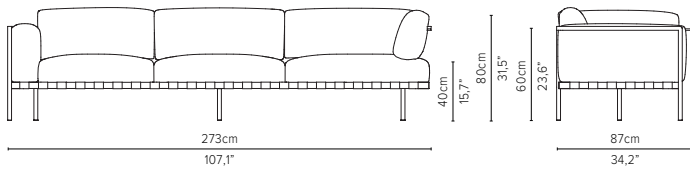

05848LS-x - Left arm module 189 cm*

delivery unit: 1
200 x 87 x H11 cm - 0,2 m³
26 kg
cushions: C05848LSHW
0,51 m³ - 14,5 kg

* cannot stand alone and should be attached to another module

* Appearances, measurements and weights may slightly differ from reality.
The cushions on the drawings are not included in the article.

05829S-x - Center module 273 cm*

* Appearances, measurements and weights may slightly differ from reality.
The cushions on the drawings are not included in the article.

NATAL ALU SOFA

TECHNICAL DRAWINGS

REGULAR SEAT

TOTAL DEPTH 81 CM / 31,9"

05839RS-x - Right arm extension 273 cm*

05839LS-x - Left arm extension 273 cm*

05849RS-x - Right arm corner module 273 cm*

05849LS-x - Left arm corner module 273 cm*

05859RS-x - Right corner extension 273 cm*

05859LS-x - Left corner extension 273 cm*

* Appearances, measurements and weights may slightly differ from reality. The cushions on the drawings are not included in the article.

NATAL ALU SOFA

TECHNICAL DRAWINGS