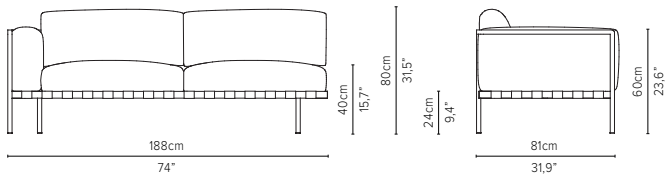

delivery unit: 1
100 x 79 x H11 cm - 0,1 m³
16 kg
cushions: C05802W
0,25 m³ - 7,8 kg

05808S-x - Sofa 2-seater

delivery unit: 1
200 x 87 x H11 cm - 0,2 m³
26 kg
cushions: C05808SHW
0,51 m³ - 14,5 kg

05838RS-x - Right arm extension 189 cm*

delivery unit: 1
200 x 87 x H11 cm - 0,2 m³
26 kg
cushions: C05838RSHW
0,51 m³ - 14,5 kg

* cannot stand alone and should be attached to another module

05838LS-x - Left arm extension 189 cm*

delivery unit: 1
200 x 87 x H11 cm - 0,2 m³
26 kg
cushions: C05838LSHW
0,51 m³ - 14,5 kg

* cannot stand alone and should be attached to another module

05848RS-x - Right arm corner module 189 cm*

delivery unit: 1
200 x 87 x H11 cm - 0,2 m³
26 kg
cushions: C05848RSHW
0,51 m³ - 14,5 kg

* cannot stand alone and should be attached to another module

05848LS-x - Left arm module 189 cm*

delivery unit: 1
200 x 87 x H11 cm - 0,2 m³
26 kg
cushions: C05848LSHW
0,51 m³ - 14,5 kg

* cannot stand alone and should be attached to another module

* Appearances, measurements and weights may slightly differ from reality.
The cushions on the drawings are not included in the article.