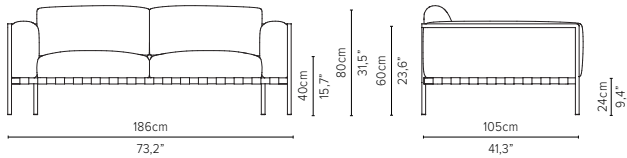

05848LS-x - Left arm module 189 cm*

delivery unit: 1
200 x 87 x H11 cm - 0,2 m³
26 kg
cushions: C05848LSHW
0,51 m³ - 14,5 kg

* cannot stand alone and should be attached to another module

* Appearances, measurements and weights may slightly differ from reality.
The cushions on the drawings are not included in the article.

TOTAL DEPTH 81 CM / 31,9"

05839RS-x - Right arm extension 273 cm*

05839LS-x - Left arm extension 273 cm*

05849RS-x - Right arm corner module 273 cm*

05849LS-x - Left arm corner module 273 cm*

05859RS-x - Right corner extension 273 cm*

05859LS-x - Left corner extension 273 cm*

* Appearances, measurements and weights may slightly differ from reality. The cushions on the drawings are not included in the article.

NATAL ALU SOFA

TECHNICAL DRAWINGS

DEEP SEAT

TOTAL DEPTH 105 CM / 41,3"

05808D-x - Sofa 2-seater 189 cm

05828D-x - Centre module 189 cm*

05838RD-x - Right arm extension 189 cm*

05838LD-x - Left arm extension 189 cm*

05848RD-x - Right arm corner module 189 cm*