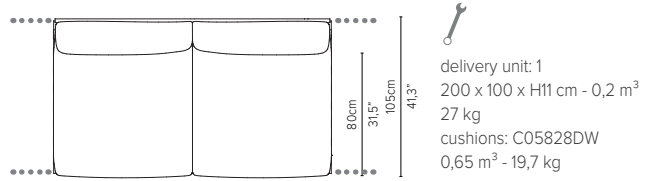

05828D-x - Centre module 189 cm*