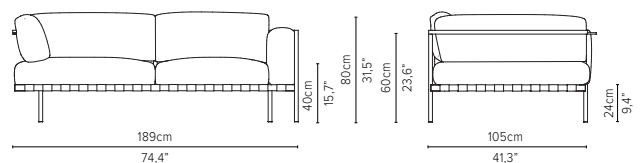

* cannot stand alone and should be attached to another module

05848RS-x - Right arm corner module 189 cm*

delivery unit: 1
200 x 87 x H11 cm - 0,2 m³
26 kg
cushions: C05848RSHW
0,51 m³ - 14,5 kg

* cannot stand alone and should be attached to another module

05859LS-x - Left corner extension 273 cm*

* Appearances, measurements and weights may slightly differ from reality. The cushions on the drawings are not included in the article.

NATAL ALU SOFA

TECHNICAL DRAWINGS

DEEP SEAT

TOTAL DEPTH 105 CM / 41,3"

05808D-x - Sofa 2-seater 189 cm

05828D-x - Centre module 189 cm*

05838RD-x - Right arm extension 189 cm*

05838LD-x - Left arm extension 189 cm*

05848RD-x - Right arm corner module 189 cm*

05848LD-x - Left arm corner module 189 cm*

* Appearances, measurements and weights may slightly differ from reality.
The cushions on the drawings are not included in the article.

NATAL ALU SOFA

TECHNICAL DRAWINGS