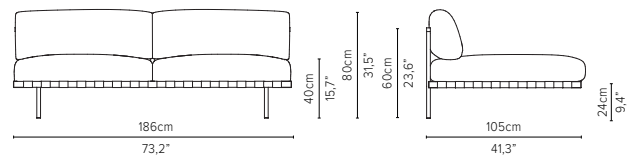

TOTAL DEPTH 81 CM / 31,9"

05839RS-x - Right arm extension 273 cm*

05839LS-x - Left arm extension 273 cm*

05849RS-x - Right arm corner module 273 cm*

05849LS-x - Left arm corner module 273 cm*

05859RS-x - Right corner extension 273 cm*

05859LS-x - Left corner extension 273 cm*

* Appearances, measurements and weights may slightly differ from reality. The cushions on the drawings are not included in the article.

NATAL ALU SOFA

TECHNICAL DRAWINGS

DEEP SEAT

TOTAL DEPTH 105 CM / 41,3"

05808D-x - Sofa 2-seater 189 cm

05828D-x - Centre module 189 cm*

05838RD-x - Right arm extension 189 cm*

05838LD-x - Left arm extension 189 cm*

05848RD-x - Right arm corner module 189 cm*

05848LD-x - Left arm corner module 189 cm*

* Appearances, measurements and weights may slightly differ from reality.
The cushions on the drawings are not included in the article.

NATAL ALU SOFA

TECHNICAL DRAWINGS