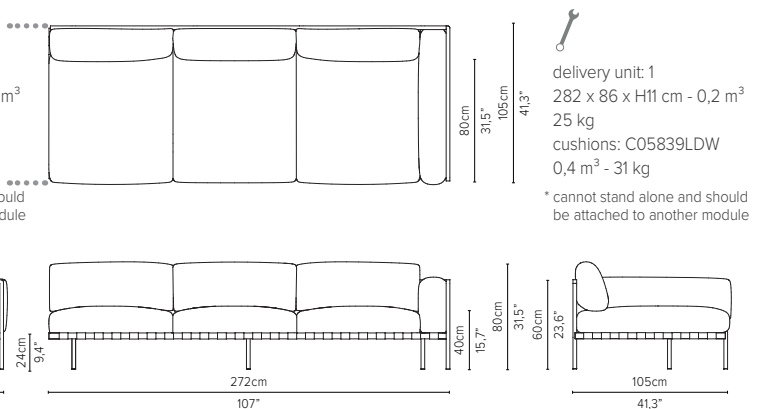

* cannot stand alone and should be attached to another module

05848RS-x - Right arm corner module 189 cm*

delivery unit: 1
200 x 87 x H11 cm - 0,2 m³
26 kg
cushions: C05848RSHW
0,51 m³ - 14,5 kg

* cannot stand alone and should be attached to another module

05848LD-x - Left arm corner module 189 cm*

* Appearances, measurements and weights may slightly differ from reality.
The cushions on the drawings are not included in the article.

NATAL ALU SOFA

TECHNICAL DRAWINGS

DEEP SEAT

TOTAL DEPTH 105 CM / 41,3"

05858RD-x - Right corner extension 189 cm*

05858LD-x - Left corner extension 189 cm*

05809D-x - Sofa 3-seater 273 cm

05829D-x - Centre module 273 cm*

05839RD-x - Right arm extension 273 cm*

05839LD-x - Left arm extension 273 cm*

* Appearances, measurements and weights may slightly differ from reality.
The cushions on the drawings are not included in the article.

NATAL ALU SOFA

TECHNICAL DRAWINGS