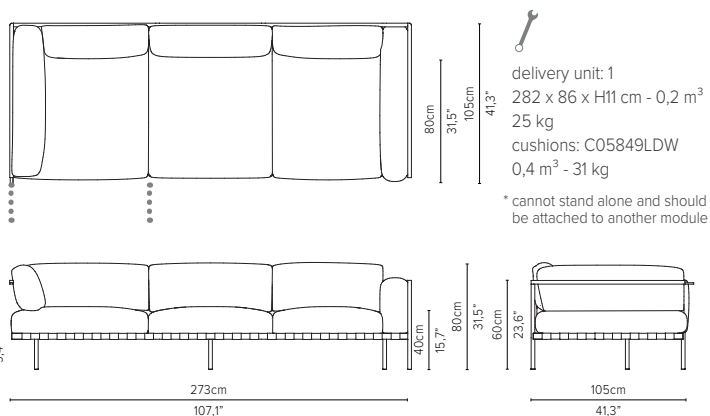

05849LD-x - Left arm corner module 273 cm*