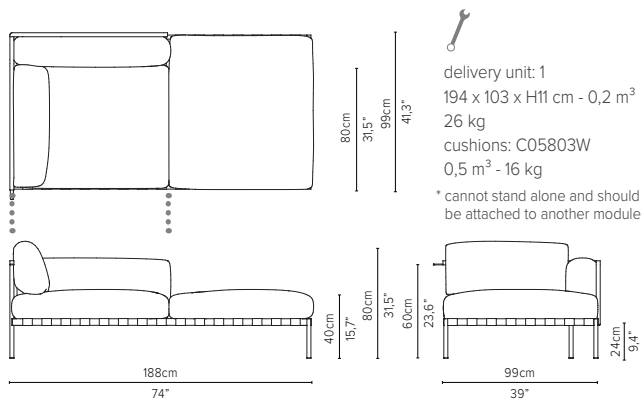

05803 - Meridienne left modular 188 cm*