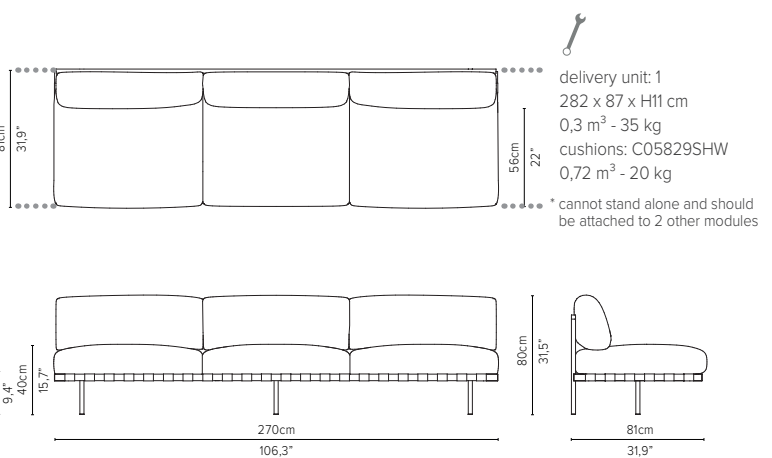

* cannot stand alone and should be attached to another module

05848RS-x - Right arm corner module 189 cm*

delivery unit: 1
200 x 87 x H11 cm - 0,2 m³
26 kg
cushions: C05848RSHW
0,51 m³ - 14,5 kg

* cannot stand alone and should be attached to another module

05848LS-x - Left arm module 189 cm*

delivery unit: 1
200 x 87 x H11 cm - 0,2 m³
26 kg
cushions: C05848LSHW
0,51 m³ - 14,5 kg

* cannot stand alone and should be attached to another module

* Appearances, measurements and weights may slightly differ from reality.
The cushions on the drawings are not included in the article.

NATAL ALU SOFA

TECHNICAL DRAWINGS

REGULAR SEAT

TOTAL DEPTH 81 CM / 31,9"

05858RS-x - Right corner extension 189 cm*

05858LS-x - Left corner extension 189 cm*

05828S-x - Center module 189 cm*

05809S-x - Sofa 3-seater 273 cm

05829S-x - Center module 273 cm*

* Appearances, measurements and weights may slightly differ from reality.
The cushions on the drawings are not included in the article.

NATAL ALU SOFA

TECHNICAL DRAWINGS

REGULAR SEAT