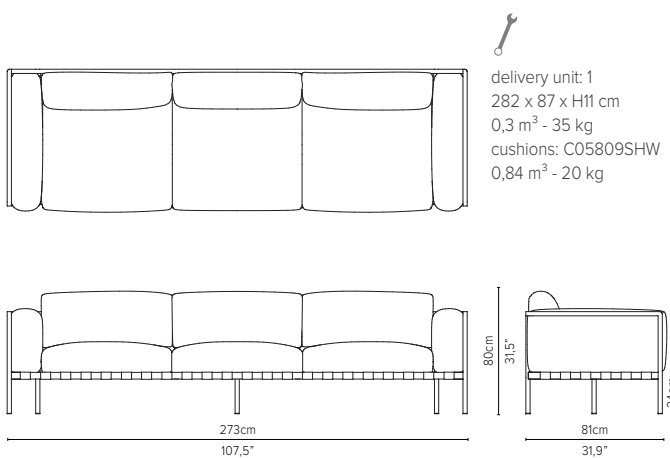

* cannot stand alone and should be attached to another module

05848RS-x - Right arm corner module 189 cm*

delivery unit: 1
200 x 87 x H11 cm - 0,2 m³
26 kg
cushions: C05848RSHW
0,51 m³ - 14,5 kg

* cannot stand alone and should be attached to another module

05848LS-x - Left arm module 189 cm*

delivery unit: 1
200 x 87 x H11 cm - 0,2 m³
26 kg
cushions: C05848LSHW
0,51 m³ - 14,5 kg

* cannot stand alone and should be attached to another module

* Appearances, measurements and weights may slightly differ from reality.
The cushions on the drawings are not included in the article.

NATAL ALU SOFA

TECHNICAL DRAWINGS

REGULAR SEAT

TOTAL DEPTH 81 CM / 31,9"

05858RS-x - Right corner extension 189 cm*

05858LS-x - Left corner extension 189 cm*

05828S-x - Center module 189 cm*

05809S-x - Sofa 3-seater 273 cm

05829S-x - Center module 273 cm*

* Appearances, measurements and weights may slightly differ from reality.
The cushions on the drawings are not included in the article.

NATAL ALU SOFA

TECHNICAL DRAWINGS

REGULAR SEAT