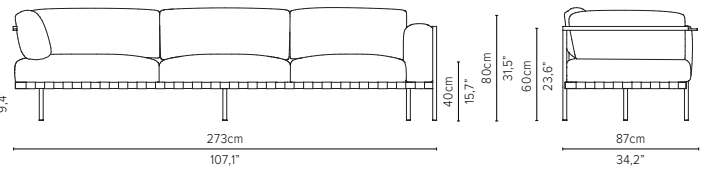

05848LS-x - Left arm module 189 cm*

delivery unit: 1
200 x 87 x H11 cm - 0,2 m³
26 kg
cushions: C05848LSHW
0,51 m³ - 14,5 kg

* cannot stand alone and should be attached to another module

* Appearances, measurements and weights may slightly differ from reality.
The cushions on the drawings are not included in the article.

05829S-x - Center module 273 cm*

* Appearances, measurements and weights may slightly differ from reality.
The cushions on the drawings are not included in the article.

NATAL ALU SOFA

TECHNICAL DRAWINGS

REGULAR SEAT

TOTAL DEPTH 81 CM / 31,9"

05839RS-x - Right arm extension 273 cm*

05839LS-x - Left arm extension 273 cm*

05849RS-x - Right arm corner module 273 cm*

05849LS-x - Left arm corner module 273 cm*

05859RS-x - Right corner extension 273 cm*

05859LS-x - Left corner extension 273 cm*

* Appearances, measurements and weights may slightly differ from reality. The cushions on the drawings are not included in the article.

NATAL ALU SOFA

TECHNICAL DRAWINGS