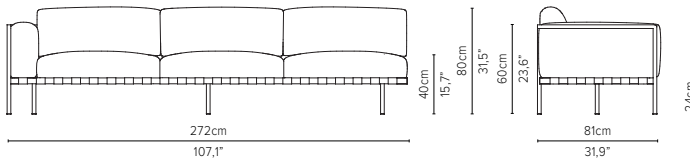

05848LS-x - Left arm module 189 cm*

delivery unit: 1
200 x 87 x H11 cm - 0,2 m³
26 kg
cushions: C05848LSHW
0,51 m³ - 14,5 kg

* cannot stand alone and should be attached to another module

* Appearances, measurements and weights may slightly differ from reality.
The cushions on the drawings are not included in the article.

NATAL ALU SOFA

TECHNICAL DRAWINGS

REGULAR SEAT

TOTAL DEPTH 81 CM / 31,9"

05858RS-x - Right corner extension 189 cm*

05858LS-x - Left corner extension 189 cm*

05828S-x - Center module 189 cm*

05809S-x - Sofa 3-seater 273 cm

05829S-x - Center module 273 cm*

* Appearances, measurements and weights may slightly differ from reality.
The cushions on the drawings are not included in the article.

NATAL ALU SOFA

TECHNICAL DRAWINGS

REGULAR SEAT

TOTAL DEPTH 81 CM / 31,9"

05839RS-x - Right arm extension 273 cm*

05839LS-x - Left arm extension 273 cm*

05849RS-x - Right arm corner module 273 cm*

05849LS-x - Left arm corner module 273 cm*

05859RS-x - Right corner extension 273 cm*