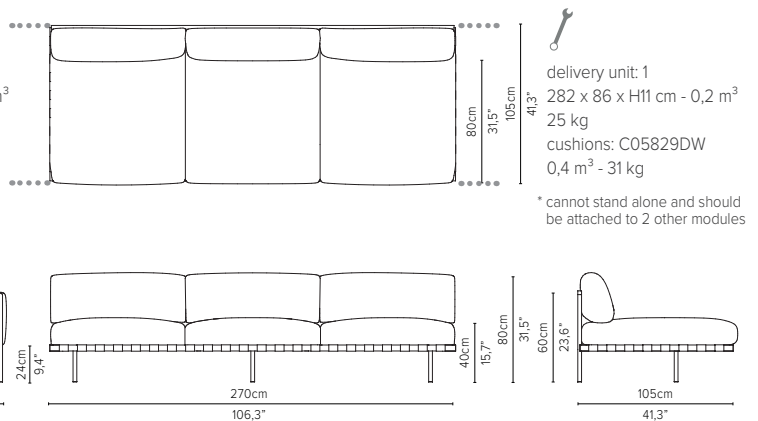

* cannot stand alone and should be attached to another module

05848RS-x - Right arm corner module 189 cm*

delivery unit: 1
200 x 87 x H11 cm - 0,2 m³
26 kg
cushions: C05848RSHW
0,51 m³ - 14,5 kg

* cannot stand alone and should be attached to another module

05848LD-x - Left arm corner module 189 cm*

* Appearances, measurements and weights may slightly differ from reality.
The cushions on the drawings are not included in the article.

NATAL ALU SOFA

TECHNICAL DRAWINGS

DEEP SEAT

TOTAL DEPTH 105 CM / 41,3"

05858RD-x - Right corner extension 189 cm*

05858LD-x - Left corner extension 189 cm*

05809D-x - Sofa 3-seater 273 cm

05829D-x - Centre module 273 cm*

05839RD-x - Right arm extension 273 cm*

05839LD-x - Left arm extension 273 cm*

* Appearances, measurements and weights may slightly differ from reality.
The cushions on the drawings are not included in the article.

NATAL ALU SOFA

TECHNICAL DRAWINGS