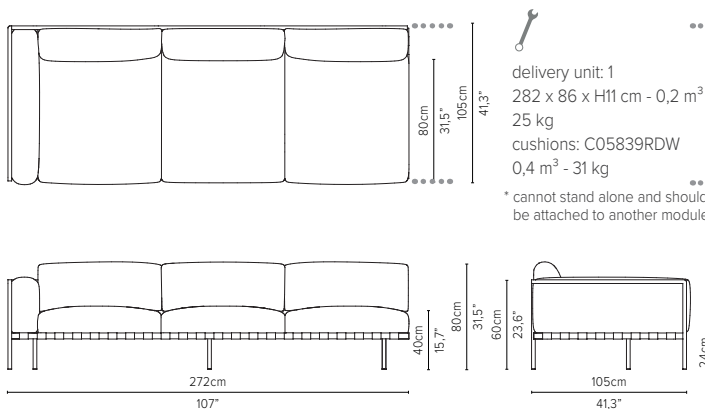

* cannot stand alone and should be attached to another module

05848RS-x - Right arm corner module 189 cm*

delivery unit: 1
200 x 87 x H11 cm - 0,2 m³
26 kg
cushions: C05848RSHW
0,51 m³ - 14,5 kg

* cannot stand alone and should be attached to another module

05848LD-x - Left arm corner module 189 cm*

* Appearances, measurements and weights may slightly differ from reality.
The cushions on the drawings are not included in the article.

NATAL ALU SOFA

TECHNICAL DRAWINGS

DEEP SEAT

TOTAL DEPTH 105 CM / 41,3"

05858RD-x - Right corner extension 189 cm*

05858LD-x - Left corner extension 189 cm*

05809D-x - Sofa 3-seater 273 cm

05829D-x - Centre module 273 cm*

05839RD-x - Right arm extension 273 cm*

05839LD-x - Left arm extension 273 cm*

* Appearances, measurements and weights may slightly differ from reality.
The cushions on the drawings are not included in the article.

NATAL ALU SOFA

TECHNICAL DRAWINGS