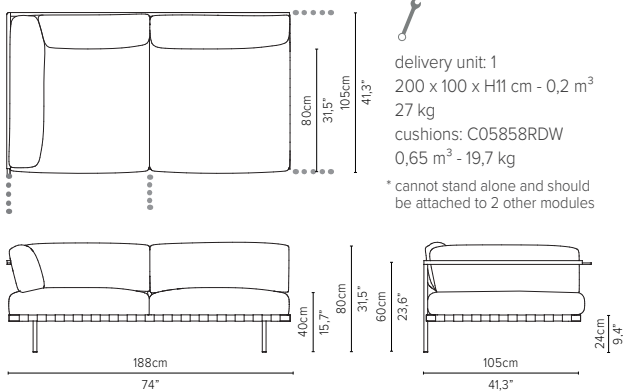

* cannot stand alone and should be attached to another module

05848RS-x - Right arm corner module 189 cm*

delivery unit: 1
200 x 87 x H11 cm - 0,2 m³
26 kg
cushions: C05848RSHW
0,51 m³ - 14,5 kg

* cannot stand alone and should be attached to another module

05848LD-x - Left arm corner module 189 cm*

* Appearances, measurements and weights may slightly differ from reality.
The cushions on the drawings are not included in the article.

NATAL ALU SOFA

TECHNICAL DRAWINGS

DEEP SEAT

TOTAL DEPTH 105 CM / 41,3"

05858RD-x - Right corner extension 189 cm*

05858LD-x - Left corner extension 189 cm*

05809D-x - Sofa 3-seater 273 cm

05829D-x - Centre module 273 cm*

05839RD-x - Right arm extension 273 cm*

05839LD-x - Left arm extension 273 cm*

* Appearances, measurements and weights may slightly differ from reality.
The cushions on the drawings are not included in the article.

NATAL ALU SOFA

TECHNICAL DRAWINGS