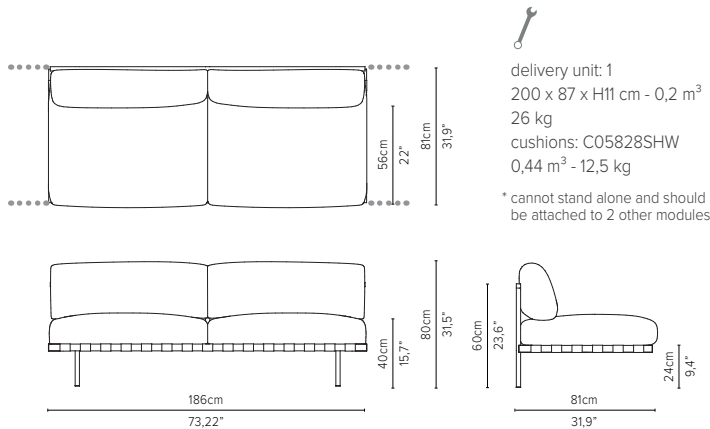

delivery unit: 1
200 x 87 x H11 cm - 0,2 m³
26 kg
cushions: C05838RSHW
0,51 m³ - 14,5 kg

* cannot stand alone and should be attached to another module

05838LS-x - Left arm extension 189 cm*

delivery unit: 1
200 x 87 x H11 cm - 0,2 m³
26 kg
cushions: C05838LSHW
0,51 m³ - 14,5 kg

* cannot stand alone and should be attached to another module

05848RS-x - Right arm corner module 189 cm*

delivery unit: 1
200 x 87 x H11 cm - 0,2 m³
26 kg
cushions: C05848RSHW
0,51 m³ - 14,5 kg

* cannot stand alone and should be attached to another module

05848LS-x - Left arm module 189 cm*

delivery unit: 1
200 x 87 x H11 cm - 0,2 m³
26 kg
cushions: C05848LSHW
0,51 m³ - 14,5 kg

* cannot stand alone and should be attached to another module

* Appearances, measurements and weights may slightly differ from reality.
The cushions on the drawings are not included in the article.

NATAL ALU SOFA

TECHNICAL DRAWINGS

REGULAR SEAT

TOTAL DEPTH 81 CM / 31,9"

05858RS-x - Right corner extension 189 cm*

05858LS-x - Left corner extension 189 cm*

05828S-x - Center module 189 cm*

05809S-x - Sofa 3-seater 273 cm