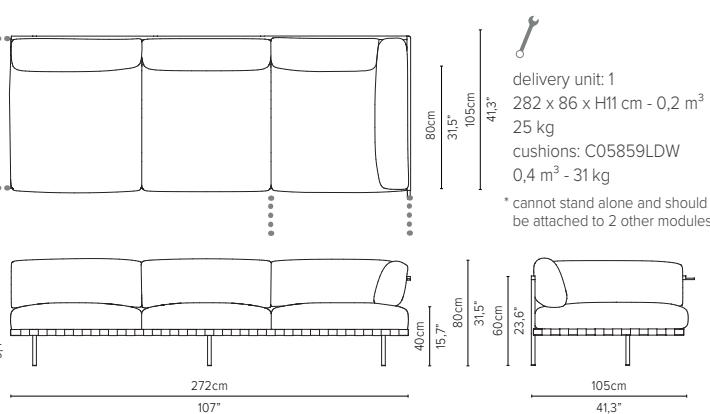

delivery unit: 1
200 x 87 x H11 cm - 0,2 m³
26 kg
cushions: C05838RSHW
0,51 m³ - 14,5 kg

* cannot stand alone and should be attached to another module

05838LS-x - Left arm extension 189 cm*

delivery unit: 1
200 x 87 x H11 cm - 0,2 m³
26 kg
cushions: C05838LSHW
0,51 m³ - 14,5 kg

* cannot stand alone and should be attached to another module

05848RS-x - Right arm corner module 189 cm*

delivery unit: 1
200 x 87 x H11 cm - 0,2 m³
26 kg
cushions: C05848RSHW
0,51 m³ - 14,5 kg

* cannot stand alone and should be attached to another module

05839LD-x - Left arm extension 273 cm*

* Appearances, measurements and weights may slightly differ from reality.
The cushions on the drawings are not included in the article.

NATAL ALU SOFA

TECHNICAL DRAWINGS

* Appearances, measurements and weights may slightly differ from reality.
The cushions on the drawings are not included in the article.

NATAL ALU SOFA

TECHNICAL DRAWINGS

MERIDIENNES

TOTAL DEPTH 188 CM / 74"