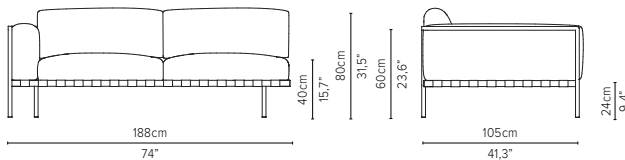

delivery unit: 1
200 x 87 x H11 cm - 0,2 m³
26 kg
cushions: C05838LSHW
0,51 m³ - 14,5 kg
* cannot stand alone and should be attached to another module

05848RS-x - Right arm corner module 189 cm*

delivery unit: 1
200 x 87 x H11 cm - 0,2 m³
26 kg
cushions: C05848RSHW
0,51 m³ - 14,5 kg
* cannot stand alone and should be attached to another module

05848LS-x - Left arm module 189 cm*

delivery unit: 1
200 x 87 x H11 cm - 0,2 m³
26 kg
cushions: C05848LSHW
0,51 m³ - 14,5 kg
* cannot stand alone and should be attached to another module

NATAL ALU SOFA

TECHNICAL DRAWINGS

05859LS-x - Left corner* extension 273 cm*

NATAL ALU SOFA

TECHNICAL DRAWINGS

DEEP SEAT

TOTAL DEPTH 105 CM / 41,3"

05808D-x - Sofa 2-seater 189 cm

05828D-x - Centre module 189 cm*

* cannot stand alone and should be attached to 2 other modules

05838RD-x - Right arm extension 189 cm*

* cannot stand alone and should be attached to another module

05838LD-x - Left arm extension 189 cm*

* cannot stand alone and should be attached to another module

05848RD-x - Right arm corner module 189 cm*