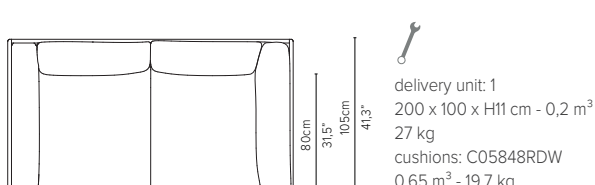

05859LS-x - Left corner* extension 273 cm*

NATAL ALU SOFA

TECHNICAL DRAWINGS

DEEP SEAT

TOTAL DEPTH 105 CM / 41,3"

05808D-x - Sofa 2-seater 189 cm

05828D-x - Centre module 189 cm*

* cannot stand alone and should be attached to 2 other modules

05838RD-x - Right arm extension 189 cm*

* cannot stand alone and should be attached to another module

05838LD-x - Left arm extension 189 cm*

* cannot stand alone and should be attached to another module

05848RD-x - Right arm corner module 189 cm*

* cannot stand alone and should be attached to another module

05848LD-x - Left arm corner module 189 cm*

* cannot stand alone and should be attached to another module

NATAL ALU SOFA

TECHNICAL DRAWINGS

DEEP SEAT