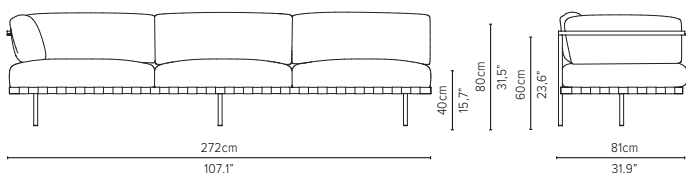

delivery unit: 1
200 x 87 x H11 cm - 0,2 m³
26 kg
cushions: C05838LSHW
0,51 m³ - 14,5 kg
* cannot stand alone and should be attached to another module

05848RS-x - Right arm corner module 189 cm*

delivery unit: 1
200 x 87 x H11 cm - 0,2 m³
26 kg
cushions: C05848RSHW
0,51 m³ - 14,5 kg
* cannot stand alone and should be attached to another module

05848LS-x - Left arm module 189 cm*

delivery unit: 1
200 x 87 x H11 cm - 0,2 m³
26 kg
cushions: C05848LSHW
0,51 m³ - 14,5 kg
* cannot stand alone and should be attached to another module

NATAL ALU SOFA

TECHNICAL DRAWINGS

REGULAR SEAT

TOTAL DEPTH 81 CM / 31,9"

05839RS-x - Right arm extension 273 cm*

05839LS-x - Left arm extension 273 cm*

05849RS-x - Right arm corner module 273 cm*

05849LS-x - Left arm corner module 273 cm*

05859RS-x - Right corner extension 273 cm*

05859LS-x - Left corner* extension 273 cm*

NATAL ALU SOFA

TECHNICAL DRAWINGS

DEEP SEAT

TOTAL DEPTH 105 CM / 41,3"

05808D-x - Sofa 2-seater 189 cm

05828D-x - Centre module 189 cm*

* cannot stand alone and should be attached to 2 other modules