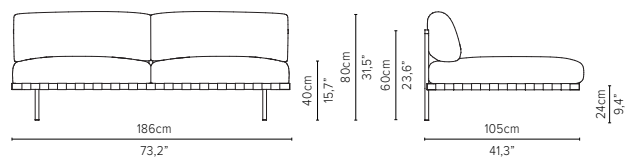

delivery unit: 1
200 x 87 x H11 cm - 0,2 m³
26 kg
cushions: C05838LSHW
0,51 m³ - 14,5 kg
* cannot stand alone and should be attached to another module

05848RS-x - Right arm corner module 189 cm*

delivery unit: 1
200 x 87 x H11 cm - 0,2 m³
26 kg
cushions: C05848RSHW
0,51 m³ - 14,5 kg
* cannot stand alone and should be attached to another module

05848LS-x - Left arm module 189 cm*

delivery unit: 1
200 x 87 x H11 cm - 0,2 m³
26 kg
cushions: C05848LSHW
0,51 m³ - 14,5 kg
* cannot stand alone and should be attached to another module

NATAL ALU SOFA

TECHNICAL DRAWINGS

05859LS-x - Left corner* extension 273 cm*

NATAL ALU SOFA

TECHNICAL DRAWINGS

DEEP SEAT

TOTAL DEPTH 105 CM / 41,3"

05808D-x - Sofa 2-seater 189 cm

05828D-x - Centre module 189 cm*

* cannot stand alone and should be attached to 2 other modules

05838RD-x - Right arm extension 189 cm*

* cannot stand alone and should be attached to another module

05838LD-x - Left arm extension 189 cm*

* cannot stand alone and should be attached to another module

05848RD-x - Right arm corner module 189 cm*