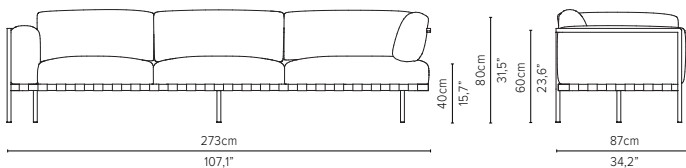

delivery unit: 1
200 x 87 x H11 cm - 0,2 m³
26 kg
cushions: C05838LSHW
0,51 m³ - 14,5 kg
* cannot stand alone and should be attached to another module

05848RS-x - Right arm corner module 189 cm*

delivery unit: 1
200 x 87 x H11 cm - 0,2 m³
26 kg
cushions: C05848RSHW
0,51 m³ - 14,5 kg
* cannot stand alone and should be attached to another module

05848LS-x - Left arm module 189 cm*

delivery unit: 1
200 x 87 x H11 cm - 0,2 m³
26 kg
cushions: C05848LSHW
0,51 m³ - 14,5 kg
* cannot stand alone and should be attached to another module

NATAL ALU SOFA

TECHNICAL DRAWINGS

REGULAR SEAT

TOTAL DEPTH 81 CM / 31,9"

05839RS-x - Right arm extension 273 cm*

05839LS-x - Left arm extension 273 cm*

05849RS-x - Right arm corner module 273 cm*

05849LS-x - Left arm corner module 273 cm*

05859RS-x - Right corner extension 273 cm*

05859LS-x - Left corner* extension 273 cm*

NATAL ALU SOFA

TECHNICAL DRAWINGS

DEEP SEAT

TOTAL DEPTH 105 CM / 41,3"

05808D-x - Sofa 2-seater 189 cm

05828D-x - Centre module 189 cm*

* cannot stand alone and should be attached to 2 other modules