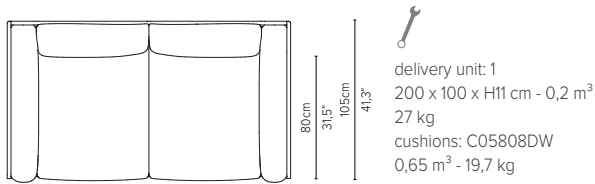

delivery unit: 1
200 x 87 x H11 cm - 0,2 m³
26 kg
cushions: C05838LSHW
0,51 m³ - 14,5 kg
* cannot stand alone and should be attached to another module

05848RS-x - Right arm corner module 189 cm*

delivery unit: 1
200 x 87 x H11 cm - 0,2 m³
26 kg
cushions: C05848RSHW
0,51 m³ - 14,5 kg
* cannot stand alone and should be attached to another module

05848LS-x - Left arm module 189 cm*

delivery unit: 1
200 x 87 x H11 cm - 0,2 m³
26 kg
cushions: C05848LSHW
0,51 m³ - 14,5 kg
* cannot stand alone and should be attached to another module

NATAL ALU SOFA

TECHNICAL DRAWINGS

05859LS-x - Left corner* extension 273 cm*

NATAL ALU SOFA

TECHNICAL DRAWINGS

DEEP SEAT

TOTAL DEPTH 105 CM / 41,3"

05808D-x - Sofa 2-seater 189 cm

05828D-x - Centre module 189 cm*

* cannot stand alone and should be attached to 2 other modules

05838RD-x - Right arm extension 189 cm*

* cannot stand alone and should be attached to another module

05838LD-x - Left arm extension 189 cm*

* cannot stand alone and should be attached to another module

05848RD-x - Right arm corner module 189 cm*