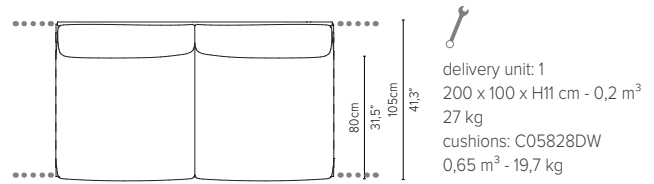

delivery unit: 1
200 x 87 x H11 cm - 0,2 m³
26 kg
cushions: C05838LSHW
0,51 m³ - 14,5 kg
* cannot stand alone and should be attached to another module

05848RS-x - Right arm corner module 189 cm*

delivery unit: 1
200 x 87 x H11 cm - 0,2 m³
26 kg
cushions: C05848RSHW
0,51 m³ - 14,5 kg
* cannot stand alone and should be attached to another module

05859LS-x - Left corner* extension 273 cm*

NATAL ALU SOFA

TECHNICAL DRAWINGS

DEEP SEAT

TOTAL DEPTH 105 CM / 41,3"

05808D-x - Sofa 2-seater 189 cm

05828D-x - Centre module 189 cm*

* cannot stand alone and should be attached to 2 other modules

05838RD-x - Right arm extension 189 cm*

* cannot stand alone and should be attached to another module

05838LD-x - Left arm extension 189 cm*

* cannot stand alone and should be attached to another module

05848RD-x - Right arm corner module 189 cm*