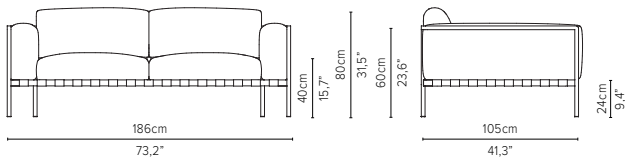

delivery unit: 1
200 x 87 x H11 cm - 0,2 m³
26 kg
cushions: C05838LSHW
0,51 m³ - 14,5 kg
* cannot stand alone and should be attached to another module

05848RS-x - Right arm corner module 189 cm*

delivery unit: 1
200 x 87 x H11 cm - 0,2 m³
26 kg
cushions: C05848RSHW
0,51 m³ - 14,5 kg
* cannot stand alone and should be attached to another module

05848LS-x - Left arm module 189 cm*

delivery unit: 1
200 x 87 x H11 cm - 0,2 m³
26 kg
cushions: C05848LSHW
0,51 m³ - 14,5 kg
* cannot stand alone and should be attached to another module

NATAL ALU SOFA

TECHNICAL DRAWINGS

05859LS-x - Left corner* extension 273 cm*

NATAL ALU SOFA

TECHNICAL DRAWINGS

DEEP SEAT

TOTAL DEPTH 105 CM / 41,3"

05808D-x - Sofa 2-seater 189 cm

05828D-x - Centre module 189 cm*

* cannot stand alone and should be attached to 2 other modules

05838RD-x - Right arm extension 189 cm*

* cannot stand alone and should be attached to another module

05838LD-x - Left arm extension 189 cm*

* cannot stand alone and should be attached to another module

05848RD-x - Right arm corner module 189 cm*