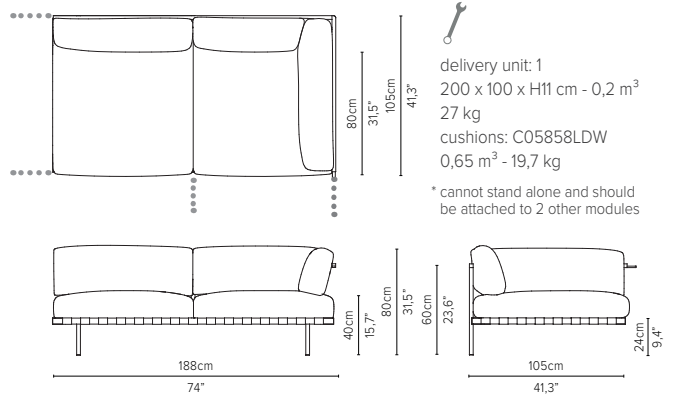

delivery unit: 1
200 x 87 x H11 cm - 0,2 m³
26 kg
cushions: C05838LSHW
0,51 m³ - 14,5 kg
* cannot stand alone and should be attached to another module

05848RS-x - Right arm corner module 189 cm*

delivery unit: 1
200 x 87 x H11 cm - 0,2 m³
26 kg
cushions: C05848RSHW
0,51 m³ - 14,5 kg
* cannot stand alone and should be attached to another module

05838RD-x - Right arm extension 189 cm*

* cannot stand alone and should be attached to another module

05838LD-x - Left arm extension 189 cm*

* cannot stand alone and should be attached to another module

05848RD-x - Right arm corner module 189 cm*

* cannot stand alone and should be attached to another module

05848LD-x - Left arm corner module 189 cm*

* cannot stand alone and should be attached to another module

NATAL ALU SOFA

TECHNICAL DRAWINGS

DEEP SEAT

TOTAL DEPTH 105 CM / 41,3"

05858RD-x - Right corner extension 189 cm*

05858LD-x - Left corner extension 189 cm*

05809D-x - Sofa 3-seater 273 cm

05829D-x - Centre module 273 cm*

05839RD-x - Right arm extension 273 cm*