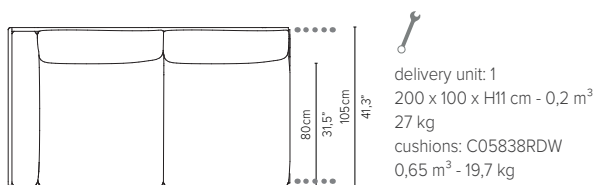

delivery unit: 1
200 x 87 x H11 cm - 0,2 m³
26 kg
cushions: C05838LSHW
0,51 m³ - 14,5 kg
* cannot stand alone and should be attached to another module

05848RS-x - Right arm corner module 189 cm*

delivery unit: 1
200 x 87 x H11 cm - 0,2 m³
26 kg
cushions: C05848RSHW
0,51 m³ - 14,5 kg
* cannot stand alone and should be attached to another module

05848LS-x - Left arm module 189 cm*

delivery unit: 1
200 x 87 x H11 cm - 0,2 m³
26 kg
cushions: C05848LSHW
0,51 m³ - 14,5 kg
* cannot stand alone and should be attached to another module

NATAL ALU SOFA

TECHNICAL DRAWINGS

05859LS-x - Left corner* extension 273 cm*

NATAL ALU SOFA

TECHNICAL DRAWINGS

DEEP SEAT

TOTAL DEPTH 105 CM / 41,3"

05808D-x - Sofa 2-seater 189 cm

05828D-x - Centre module 189 cm*

* cannot stand alone and should be attached to 2 other modules

05838RD-x - Right arm extension 189 cm*

* cannot stand alone and should be attached to another module

05838LD-x - Left arm extension 189 cm*

* cannot stand alone and should be attached to another module

05848RD-x - Right arm corner module 189 cm*