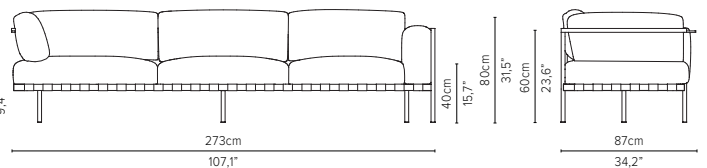

delivery unit: 1
200 x 87 x H11 cm - 0,2 m³
26 kg
cushions: C05838LSHW
0,51 m³ - 14,5 kg
* cannot stand alone and should be attached to another module

05848RS-x - Right arm corner module 189 cm*

delivery unit: 1
200 x 87 x H11 cm - 0,2 m³
26 kg
cushions: C05848RSHW
0,51 m³ - 14,5 kg
* cannot stand alone and should be attached to another module

05848LS-x - Left arm module 189 cm*

delivery unit: 1
200 x 87 x H11 cm - 0,2 m³
26 kg
cushions: C05848LSHW
0,51 m³ - 14,5 kg
* cannot stand alone and should be attached to another module

NATAL ALU SOFA

TECHNICAL DRAWINGS

REGULAR SEAT

TOTAL DEPTH 81 CM / 31,9"

05839RS-x - Right arm extension 273 cm*

05839LS-x - Left arm extension 273 cm*

05849RS-x - Right arm corner module 273 cm*

05849LS-x - Left arm corner module 273 cm*

05859RS-x - Right corner extension 273 cm*

05859LS-x - Left corner* extension 273 cm*

NATAL ALU SOFA

TECHNICAL DRAWINGS

DEEP SEAT

TOTAL DEPTH 105 CM / 41,3"

05808D-x - Sofa 2-seater 189 cm

05828D-x - Centre module 189 cm*

* cannot stand alone and should be attached to 2 other modules