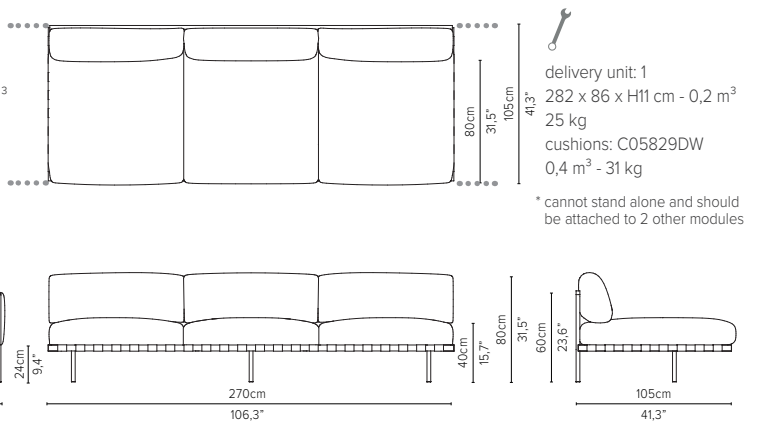

05838RD-x - Right arm extension 189 cm*

* cannot stand alone and should be attached to another module

05838LD-x - Left arm extension 189 cm*

* cannot stand alone and should be attached to another module

05848RD-x - Right arm corner module 189 cm*

TOTAL DEPTH 105 CM / 41,3"

05858RD-x - Right corner extension 189 cm*

05858LD-x - Left corner extension 189 cm*

05809D-x - Sofa 3-seater 273 cm

05829D-x - Centre module 273 cm*

05839RD-x - Right arm extension 273 cm*

05839LD-x - Left arm extension 273 cm*

NATAL ALU SOFA

TECHNICAL DRAWINGS

DEEP SEAT

TOTAL DEPTH 105 CM / 41,3"

05849RD-x - Right arm corner module 273 cm*

05849LD-x - Left arm corner module 273 cm*

05859RD-x - Right corner extension 273 cm*

05859LD-x - Left corner extension 273 cm*

NATAL ALU SOFA

TECHNICAL DRAWINGS

MERIDIENNES

TOTAL DEPTH 188 CM / 74"

05868 - Meridienne left stand alone 188 cm

05869 - Meridienne right stand alone 188 cm

05803 - Meridienne left modular 188 cm*