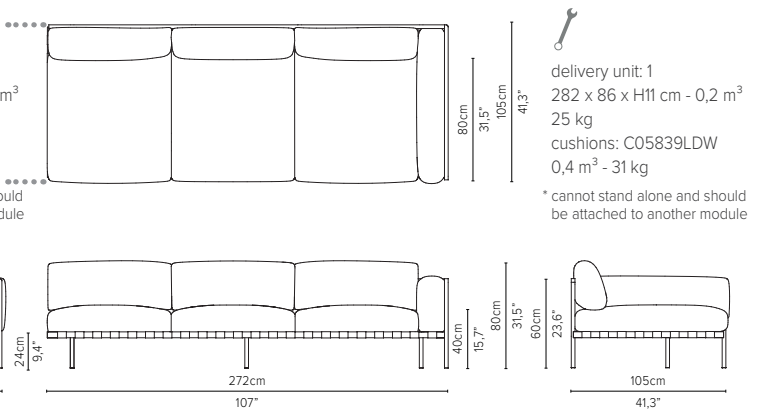

delivery unit: 1
200 x 87 x H11 cm - 0,2 m³
26 kg
cushions: C05838LSHW
0,51 m³ - 14,5 kg
* cannot stand alone and should be attached to another module

05848RS-x - Right arm corner module 189 cm*

delivery unit: 1
200 x 87 x H11 cm - 0,2 m³
26 kg
cushions: C05848RSHW
0,51 m³ - 14,5 kg
* cannot stand alone and should be attached to another module

05838RD-x - Right arm extension 189 cm*

* cannot stand alone and should be attached to another module

05838LD-x - Left arm extension 189 cm*

* cannot stand alone and should be attached to another module

05848RD-x - Right arm corner module 189 cm*

TOTAL DEPTH 105 CM / 41,3"

05858RD-x - Right corner extension 189 cm*

05858LD-x - Left corner extension 189 cm*

05809D-x - Sofa 3-seater 273 cm

05829D-x - Centre module 273 cm*

05839RD-x - Right arm extension 273 cm*

05839LD-x - Left arm extension 273 cm*

NATAL ALU SOFA

TECHNICAL DRAWINGS

DEEP SEAT

TOTAL DEPTH 105 CM / 41,3"

05849RD-x - Right arm corner module 273 cm*

05849LD-x - Left arm corner module 273 cm*

05859RD-x - Right corner extension 273 cm*