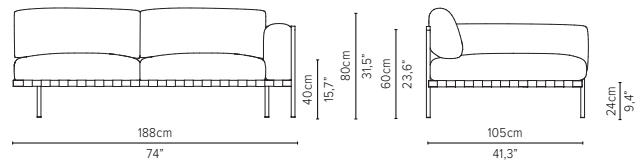

delivery unit: 1
200 x 87 x H11 cm - 0,2 m³
26 kg
cushions: C05838LSHW
0,51 m³ - 14,5 kg
* cannot stand alone and should be attached to another module

05848RS-x - Right arm corner module 189 cm*

delivery unit: 1
200 x 87 x H11 cm - 0,2 m³
26 kg
cushions: C05848RSHW
0,51 m³ - 14,5 kg
* cannot stand alone and should be attached to another module

05859LS-x - Left corner* extension 273 cm*

NATAL ALU SOFA

TECHNICAL DRAWINGS

DEEP SEAT

TOTAL DEPTH 105 CM / 41,3"

05808D-x - Sofa 2-seater 189 cm

05828D-x - Centre module 189 cm*

* cannot stand alone and should be attached to 2 other modules

05838RD-x - Right arm extension 189 cm*

* cannot stand alone and should be attached to another module

05838LD-x - Left arm extension 189 cm*

* cannot stand alone and should be attached to another module

05848RD-x - Right arm corner module 189 cm*

* cannot stand alone and should be attached to another module

05848LD-x - Left arm corner module 189 cm*

* cannot stand alone and should be attached to another module

NATAL ALU SOFA

TECHNICAL DRAWINGS

DEEP SEAT