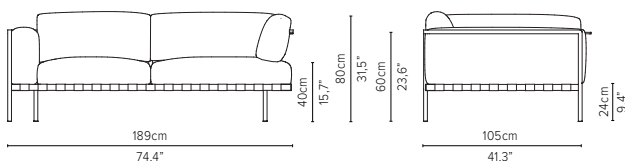

delivery unit: 1
200 x 87 x H11 cm - 0,2 m³
26 kg
cushions: C05838LSHW
0,51 m³ - 14,5 kg
* cannot stand alone and should be attached to another module

05848RS-x - Right arm corner module 189 cm*

delivery unit: 1
200 x 87 x H11 cm - 0,2 m³
26 kg
cushions: C05848RSHW
0,51 m³ - 14,5 kg
* cannot stand alone and should be attached to another module

05859LS-x - Left corner* extension 273 cm*

NATAL ALU SOFA

TECHNICAL DRAWINGS

DEEP SEAT

TOTAL DEPTH 105 CM / 41,3"

05808D-x - Sofa 2-seater 189 cm

05828D-x - Centre module 189 cm*

* cannot stand alone and should be attached to 2 other modules

05838RD-x - Right arm extension 189 cm*

* cannot stand alone and should be attached to another module

05838LD-x - Left arm extension 189 cm*

* cannot stand alone and should be attached to another module

05848RD-x - Right arm corner module 189 cm*

* cannot stand alone and should be attached to another module

05848LD-x - Left arm corner module 189 cm*

* cannot stand alone and should be attached to another module

NATAL ALU SOFA

TECHNICAL DRAWINGS

DEEP SEAT