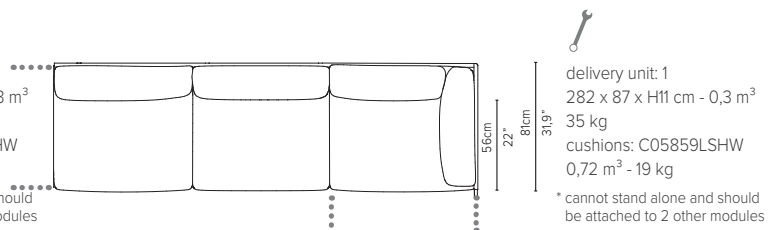

delivery unit: 1
200 x 87 x H11 cm - 0,2 m³
26 kg
cushions: C05838LSHW
0,51 m³ - 14,5 kg
* cannot stand alone and should be attached to another module

05848RS-x - Right arm corner module 189 cm*

delivery unit: 1
200 x 87 x H11 cm - 0,2 m³
26 kg
cushions: C05848RSHW
0,51 m³ - 14,5 kg
* cannot stand alone and should be attached to another module

05848LS-x - Left arm module 189 cm*

delivery unit: 1
200 x 87 x H11 cm - 0,2 m³
26 kg
cushions: C05848LSHW
0,51 m³ - 14,5 kg
* cannot stand alone and should be attached to another module

NATAL ALU SOFA

TECHNICAL DRAWINGS

REGULAR SEAT

TOTAL DEPTH 81 CM / 31,9"

05839RS-x - Right arm extension 273 cm*

05839LS-x - Left arm extension 273 cm*

05849RS-x - Right arm corner module 273 cm*

05849LS-x - Left arm corner module 273 cm*

05859RS-x - Right corner extension 273 cm*

05859LS-x - Left corner* extension 273 cm*

NATAL ALU SOFA

TECHNICAL DRAWINGS

DEEP SEAT

TOTAL DEPTH 105 CM / 41,3"

05808D-x - Sofa 2-seater 189 cm

05828D-x - Centre module 189 cm*

* cannot stand alone and should be attached to 2 other modules