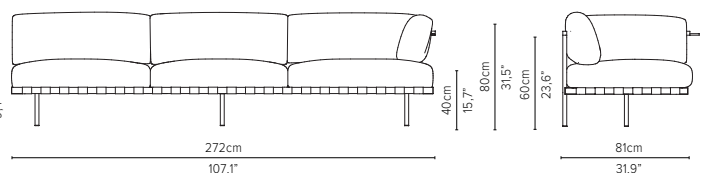

delivery unit: 1
200 x 87 x H11 cm - 0,2 m³
26 kg
cushions: C05838LSHW
0,51 m³ - 14,5 kg
* cannot stand alone and should be attached to another module

05848RS-x - Right arm corner module 189 cm*

delivery unit: 1
200 x 87 x H11 cm - 0,2 m³
26 kg
cushions: C05848RSHW
0,51 m³ - 14,5 kg
* cannot stand alone and should be attached to another module

05848LS-x - Left arm module 189 cm*

delivery unit: 1
200 x 87 x H11 cm - 0,2 m³
26 kg
cushions: C05848LSHW
0,51 m³ - 14,5 kg
* cannot stand alone and should be attached to another module

NATAL ALU SOFA

TECHNICAL DRAWINGS

REGULAR SEAT

TOTAL DEPTH 81 CM / 31,9"

05839RS-x - Right arm extension 273 cm*

05839LS-x - Left arm extension 273 cm*

05849RS-x - Right arm corner module 273 cm*

05849LS-x - Left arm corner module 273 cm*

05859RS-x - Right corner extension 273 cm*

05859LS-x - Left corner* extension 273 cm*

NATAL ALU SOFA

TECHNICAL DRAWINGS

DEEP SEAT

TOTAL DEPTH 105 CM / 41,3"

05808D-x - Sofa 2-seater 189 cm

05828D-x - Centre module 189 cm*

* cannot stand alone and should be attached to 2 other modules