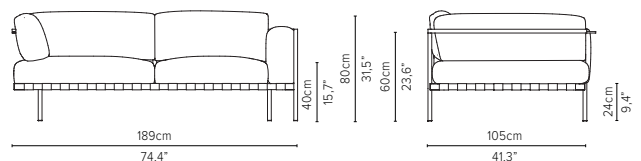

delivery unit: 1
200 x 87 x H11 cm - 0,2 m³
26 kg
cushions: C05838LSHW
0,51 m³ - 14,5 kg
* cannot stand alone and should be attached to another module

05848RS-x - Right arm corner module 189 cm*

delivery unit: 1
200 x 87 x H11 cm - 0,2 m³
26 kg
cushions: C05848RSHW
0,51 m³ - 14,5 kg
* cannot stand alone and should be attached to another module

05859LS-x - Left corner* extension 273 cm*

NATAL ALU SOFA

TECHNICAL DRAWINGS

DEEP SEAT

TOTAL DEPTH 105 CM / 41,3"

05808D-x - Sofa 2-seater 189 cm

05828D-x - Centre module 189 cm*

* cannot stand alone and should be attached to 2 other modules

05838RD-x - Right arm extension 189 cm*

* cannot stand alone and should be attached to another module

05838LD-x - Left arm extension 189 cm*

* cannot stand alone and should be attached to another module

05848RD-x - Right arm corner module 189 cm*

* cannot stand alone and should be attached to another module

05848LD-x - Left arm corner module 189 cm*

* cannot stand alone and should be attached to another module

NATAL ALU SOFA

TECHNICAL DRAWINGS

DEEP SEAT