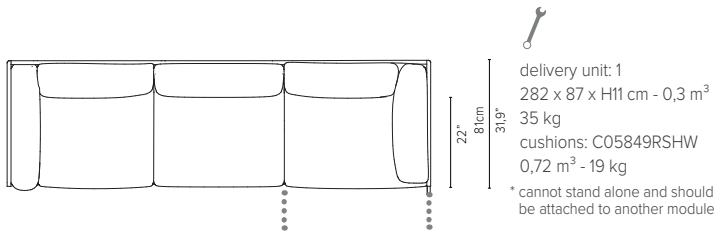

delivery unit: 1
200 x 87 x H11 cm - 0,2 m³
26 kg
cushions: C05838LSHW
0,51 m³ - 14,5 kg
* cannot stand alone and should be attached to another module

05848RS-x - Right arm corner module 189 cm*

delivery unit: 1
200 x 87 x H11 cm - 0,2 m³
26 kg
cushions: C05848RSHW
0,51 m³ - 14,5 kg
* cannot stand alone and should be attached to another module

05848LS-x - Left arm module 189 cm*

delivery unit: 1
200 x 87 x H11 cm - 0,2 m³
26 kg
cushions: C05848LSHW
0,51 m³ - 14,5 kg
* cannot stand alone and should be attached to another module

NATAL ALU SOFA

TECHNICAL DRAWINGS

REGULAR SEAT

TOTAL DEPTH 81 CM / 31,9"

05839RS-x - Right arm extension 273 cm*

05839LS-x - Left arm extension 273 cm*

05849RS-x - Right arm corner module 273 cm*

05849LS-x - Left arm corner module 273 cm*

05859RS-x - Right corner extension 273 cm*

05859LS-x - Left corner* extension 273 cm*

NATAL ALU SOFA

TECHNICAL DRAWINGS

DEEP SEAT

TOTAL DEPTH 105 CM / 41,3"

05808D-x - Sofa 2-seater 189 cm

05828D-x - Centre module 189 cm*

* cannot stand alone and should be attached to 2 other modules