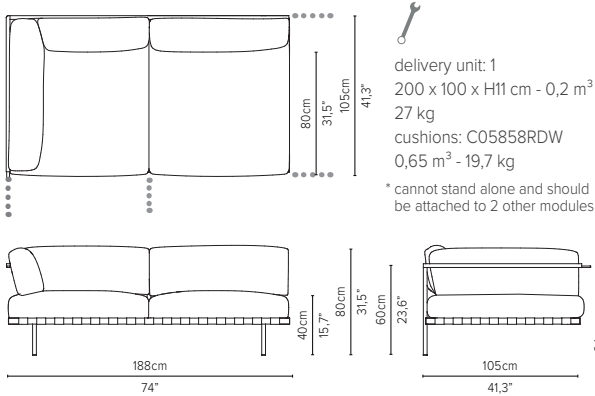

delivery unit: 1
200 x 87 x H11 cm - 0,2 m³
26 kg
cushions: C05838LSHW
0,51 m³ - 14,5 kg
* cannot stand alone and should be attached to another module

05848RS-x - Right arm corner module 189 cm*

delivery unit: 1
200 x 87 x H11 cm - 0,2 m³
26 kg
cushions: C05848RSHW
0,51 m³ - 14,5 kg
* cannot stand alone and should be attached to another module

05838RD-x - Right arm extension 189 cm*

* cannot stand alone and should be attached to another module

05838LD-x - Left arm extension 189 cm*

* cannot stand alone and should be attached to another module

05848RD-x - Right arm corner module 189 cm*

* cannot stand alone and should be attached to another module

05848LD-x - Left arm corner module 189 cm*

* cannot stand alone and should be attached to another module

NATAL ALU SOFA

TECHNICAL DRAWINGS

DEEP SEAT

TOTAL DEPTH 105 CM / 41,3"

05858RD-x - Right corner extension 189 cm*

05858LD-x - Left corner extension 189 cm*

05809D-x - Sofa 3-seater 273 cm

05829D-x - Centre module 273 cm*

05839RD-x - Right arm extension 273 cm*