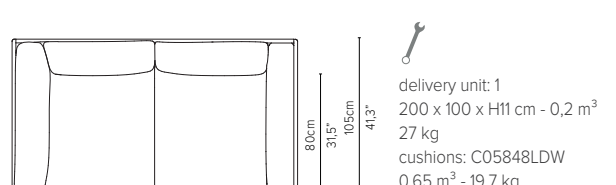

05838RD-x - Right arm extension 189 cm*

* cannot stand alone and should be attached to another module

05838LD-x - Left arm extension 189 cm*

* cannot stand alone and should be attached to another module

05848RD-x - Right arm corner module 189 cm*

* cannot stand alone and should be attached to another module

05848LD-x - Left arm corner module 189 cm*

* cannot stand alone and should be attached to another module

NATAL ALU SOFA

TECHNICAL DRAWINGS

DEEP SEAT