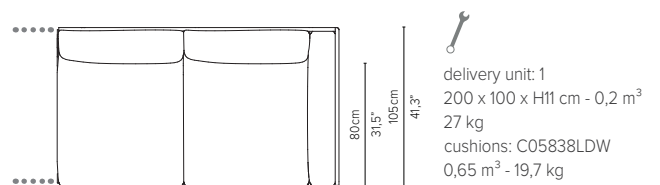

delivery unit: 1
200 x 87 x H11 cm - 0,2 m³
26 kg
cushions: C05838LSHW
0,51 m³ - 14,5 kg
* cannot stand alone and should be attached to another module

05848RS-x - Right arm corner module 189 cm*

delivery unit: 1
200 x 87 x H11 cm - 0,2 m³
26 kg
cushions: C05848RSHW
0,51 m³ - 14,5 kg
* cannot stand alone and should be attached to another module

05859LS-x - Left corner* extension 273 cm*

NATAL ALU SOFA

TECHNICAL DRAWINGS

DEEP SEAT

TOTAL DEPTH 105 CM / 41,3"

05808D-x - Sofa 2-seater 189 cm

05828D-x - Centre module 189 cm*

* cannot stand alone and should be attached to 2 other modules

05838RD-x - Right arm extension 189 cm*

* cannot stand alone and should be attached to another module

05838LD-x - Left arm extension 189 cm*

* cannot stand alone and should be attached to another module

05848RD-x - Right arm corner module 189 cm*