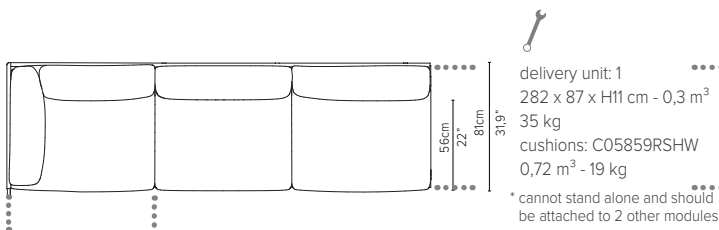

delivery unit: 1
200 x 87 x H11 cm - 0,2 m³
26 kg
cushions: C05838LSHW
0,51 m³ - 14,5 kg
* cannot stand alone and should be attached to another module

05848RS-x - Right arm corner module 189 cm*

delivery unit: 1
200 x 87 x H11 cm - 0,2 m³
26 kg
cushions: C05848RSHW
0,51 m³ - 14,5 kg
* cannot stand alone and should be attached to another module

05848LS-x - Left arm module 189 cm*

delivery unit: 1
200 x 87 x H11 cm - 0,2 m³
26 kg
cushions: C05848LSHW
0,51 m³ - 14,5 kg
* cannot stand alone and should be attached to another module

NATAL ALU SOFA

TECHNICAL DRAWINGS

REGULAR SEAT

TOTAL DEPTH 81 CM / 31,9"

05839RS-x - Right arm extension 273 cm*

05839LS-x - Left arm extension 273 cm*

05849RS-x - Right arm corner module 273 cm*

05849LS-x - Left arm corner module 273 cm*

05859RS-x - Right corner extension 273 cm*

05859LS-x - Left corner* extension 273 cm*

NATAL ALU SOFA

TECHNICAL DRAWINGS

DEEP SEAT

TOTAL DEPTH 105 CM / 41,3"

05808D-x - Sofa 2-seater 189 cm

05828D-x - Centre module 189 cm*

* cannot stand alone and should be attached to 2 other modules