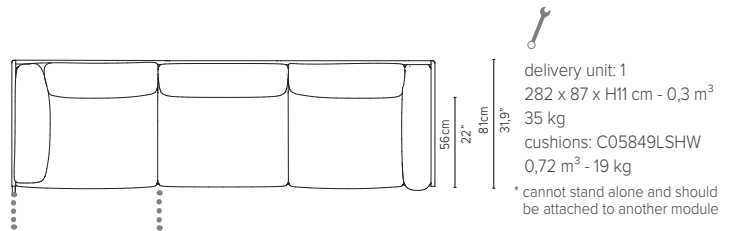

delivery unit: 1
200 x 87 x H11 cm - 0,2 m³
26 kg
cushions: C05838LSHW
0,51 m³ - 14,5 kg
* cannot stand alone and should be attached to another module

05848RS-x - Right arm corner module 189 cm*

delivery unit: 1
200 x 87 x H11 cm - 0,2 m³
26 kg
cushions: C05848RSHW
0,51 m³ - 14,5 kg
* cannot stand alone and should be attached to another module

05848LS-x - Left arm module 189 cm*

delivery unit: 1
200 x 87 x H11 cm - 0,2 m³
26 kg
cushions: C05848LSHW
0,51 m³ - 14,5 kg
* cannot stand alone and should be attached to another module

NATAL ALU SOFA

TECHNICAL DRAWINGS

REGULAR SEAT

TOTAL DEPTH 81 CM / 31,9"

05839RS-x - Right arm extension 273 cm*

05839LS-x - Left arm extension 273 cm*

05849RS-x - Right arm corner module 273 cm*

05849LS-x - Left arm corner module 273 cm*

05859RS-x - Right corner extension 273 cm*

05859LS-x - Left corner* extension 273 cm*

NATAL ALU SOFA

TECHNICAL DRAWINGS

DEEP SEAT

TOTAL DEPTH 105 CM / 41,3"

05808D-x - Sofa 2-seater 189 cm

05828D-x - Centre module 189 cm*

* cannot stand alone and should be attached to 2 other modules