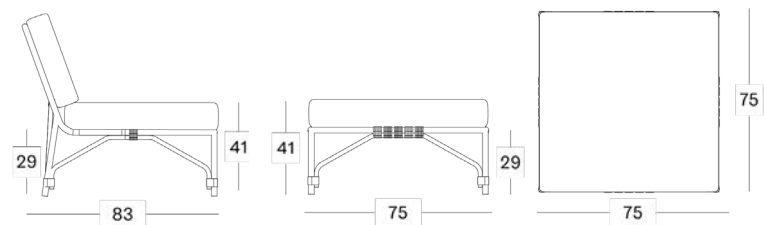

Lucy ottoman