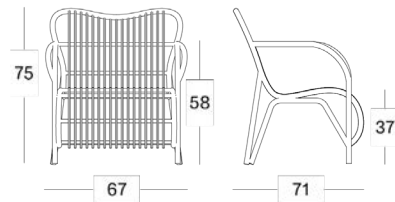

## Throw pillows

- C\*092 (40x40cm)
- C\*067 (45x50cm)
- C\*095 (set of 2, 35x35cm)

\*= cat. B/C/G/COM

Throw pillows come without piping.

## Dimensions

Lucy dining chair

Lucy dining armchair

Lucy lazy armchair

Lucy lounge chair

Lucy footrest

Lucy side table

Lucy coffee table