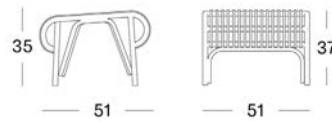

## Throw pillows

- C\*092 (40x40cm)
- C\*067 (45x50cm)
- C\*095 (set of 2, 35x35cm)

\*= cat. B/C/G/COM

Throw pillows come without piping.

## Dimensions

Lucy dining chair

Lucy dining armchair

Lucy lazy armchair

Lucy lounge chair

Lucy footrest

Lucy side table

Lucy coffee table