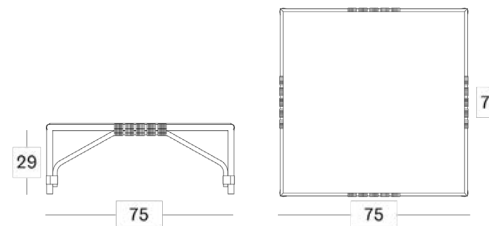

## Throw pillows

- C\*092 (40x40cm)
- C\*067 (45x50cm)
- C\*095 (set of 2, 35x35cm)

\*= cat. B/C/G/COM

Throw pillows come without piping.

## Dimensions

Lucy dining chair

Lucy dining armchair

Lucy lazy armchair

Lucy lounge chair

Lucy footrest

Lucy side table

Lucy coffee table