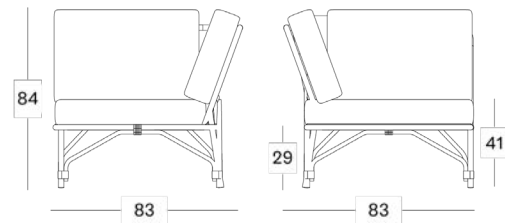

Lucy modular corner