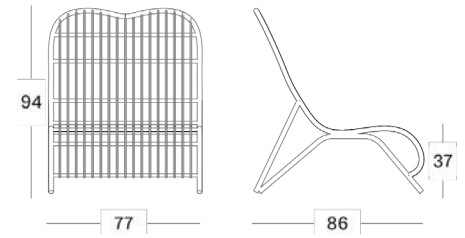

## Throw pillows

- C\*092 (40x40cm)
- C\*067 (45x50cm)
- C\*095 (set of 2, 35x35cm)

\*= cat. B/C/G/COM

Throw pillows come without piping.

## Dimensions

Lucy dining chair

Lucy dining armchair

Lucy lazy armchair

Lucy lounge chair

Lucy footrest

Lucy side table

Lucy coffee table