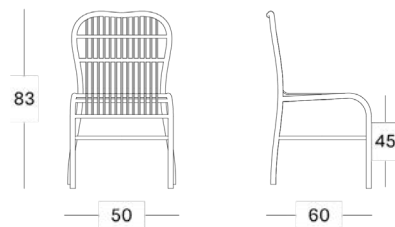

## Throw pillows

- C\*092 (40x40cm)
- C\*067 (45x50cm)
- C\*095 (set of 2, 35x35cm)

\*= cat. B/C/G/COM

Throw pillows come without piping.

## Dimensions

Lucy dining chair

Lucy dining armchair

Lucy lazy armchair

Lucy lounge chair

Lucy footrest

Lucy side table

Lucy coffee table