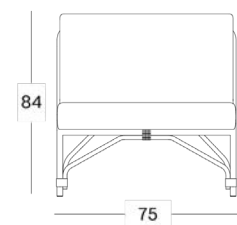

Lucy modular center