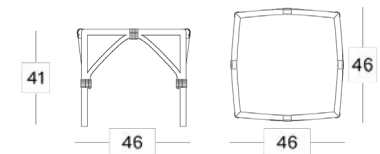

## Throw pillows

- C\*092 (40x40cm)
- C\*067 (45x50cm)
- C\*095 (set of 2, 35x35cm)

\*= cat. B/C/G/COM

Throw pillows come without piping.

## Dimensions

Lucy dining chair

Lucy dining armchair

Lucy lazy armchair

Lucy lounge chair

Lucy footrest

Lucy side table

Lucy coffee table