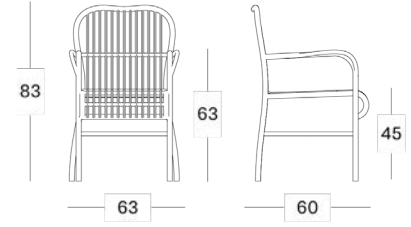

## Throw pillows

- C\*092 (40x40cm)
- C\*067 (45x50cm)
- C\*095 (set of 2, 35x35cm)

\*= cat. B/C/G/COM

Throw pillows come without piping.

## Dimensions

Lucy dining chair

Lucy dining armchair

Lucy lazy armchair

Lucy lounge chair

Lucy footrest

Lucy side table

Lucy coffee table