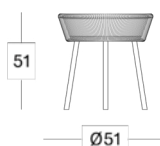

Dimensions

Loop dining chair

Loop lounge chair

Loop coffee table

Loop sunlounger

Loop side table

Loop footrest

Loop sofa

Products in this collection

- Loop dining chair rope (GD078)
- Loop dining chair (GD074)
- Loop lounge chair rope (GC079)
- Loop lounge chair (GC070)
- Loop sofa rope (GC089)
- Loop sofa (GC075)
- Loop sunlounger (GC081)
- Loop side table rope (GT065)
- Loop side table (GT063)
- Loop coffee table rope (GT066)
- Loop coffee table (GT064)
- Loop footrest rope (GC080)
- Loop footrest (GC071)