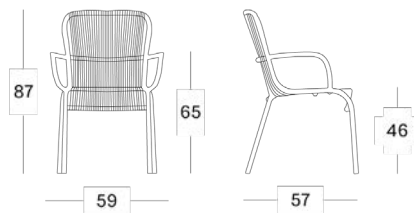

About

Attractive design and amazing functionality: Loop combines the best of both worlds! The Loop collection is light to handle and move around, allowing you to follow the sun effortlessly. The Loop chairs' stackability contribute to the collection's flexibility. In terms of design, the see-through chairs give a light and airy look to a veranda or terrace, allowing air to circulate through the tautly strung construction. The sunlounger is adjustable into 5 positions, enabling you to find your perfect seating position. The Loop range consists of a dining chair, lounge chair, footrest, coffee table, side table, sofa and sunlounger.

Dimensions

Loop dining chair

Loop lounge chair

Loop coffee table

Loop sunlounger

Loop side table

Loop footrest

Loop sofa