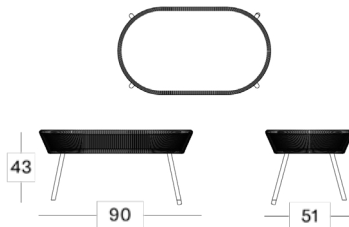

Dimensions

Loop dining chair

Loop lounge chair

Loop coffee table

Loop sunlounger

Loop side table

Loop footrest

Loop sofa

Products in this collection

- Loop dining chair rope (GD078)
- Loop dining chair (GD074)
- Loop lounge chair rope (GC079)
- Loop lounge chair (GC070)
- Loop sofa rope (GC089)
- Loop sofa (GC075)
- Loop sunlounger (GC081)
- Loop side table rope (GT065)
- Loop side table (GT063)
- Loop coffee table rope (GT066)
- Loop coffee table (GT064)
- Loop footrest rope (GC080)
- Loop footrest (GC071)