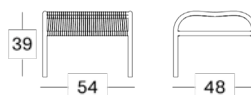

Dimensions

Loop dining chair

Loop lounge chair

Loop coffee table

Loop sunlounger

Loop side table

Loop footrest

Loop sofa

Products in this collection

- Loop dining chair rope (GD078)
- Loop dining chair (GD074)
- Loop lounge chair rope (GC079)
- Loop lounge chair (GC070)
- Loop sofa rope (GC089)
- Loop sofa (GC075)
- Loop sunlounger (GC081)
- Loop side table rope (GT065)
- Loop side table (GT063)
- Loop coffee table rope (GT066)
- Loop coffee table (GT064)
- Loop footrest rope (GC080)
- Loop footrest (GC071)