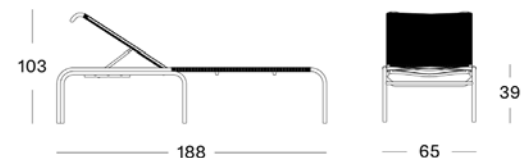

Dimensions

Loop dining chair

Loop lounge chair

Loop coffee table

Loop sunlounger

Loop side table

Loop footrest

Loop sofa

Products in this collection

- Loop dining chair rope (GD078)
- Loop dining chair (GD074)
- Loop lounge chair rope (GC079)
- Loop lounge chair (GC070)
- Loop sofa rope (GC089)
- Loop sofa (GC075)
- Loop sunlounger (GC081)
- Loop side table rope (GT065)
- Loop side table (GT063)
- Loop coffee table rope (GT066)
- Loop coffee table (GT064)
- Loop footrest rope (GC080)
- Loop footrest (GC071)