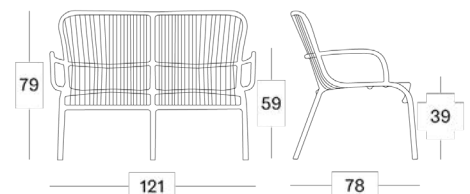

Dimensions

Loop dining chair

Loop lounge chair

Loop coffee table

Loop sunlounger

Loop side table

Loop footrest

Loop sofa

Products in this collection

- Loop dining chair rope (GD078)
- Loop dining chair (GD074)
- Loop lounge chair rope (GC079)
- Loop lounge chair (GC070)
- Loop sofa rope (GC089)
- Loop sofa (GC075)
- Loop sunlounger (GC081)
- Loop side table rope (GT065)
- Loop side table (GT063)
- Loop coffee table rope (GT066)
- Loop coffee table (GT064)
- Loop footrest rope (GC080)
- Loop footrest (GC071)