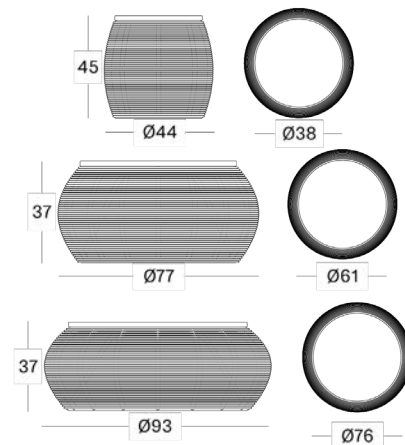

Materials & care

- Clean with a moist towel and non-foaming mild detergent every three months.
- A soft nylon brush or a low pressure air hose can also be used to clean between the weaving.

Dimensions

Black
(S010)

Dimensions

IVO COFFEE TABLE DIA 77
BLACK

IVO SIDE TABLE
BLACK

IVO COFFEE TABLE DIA 93
BLACK