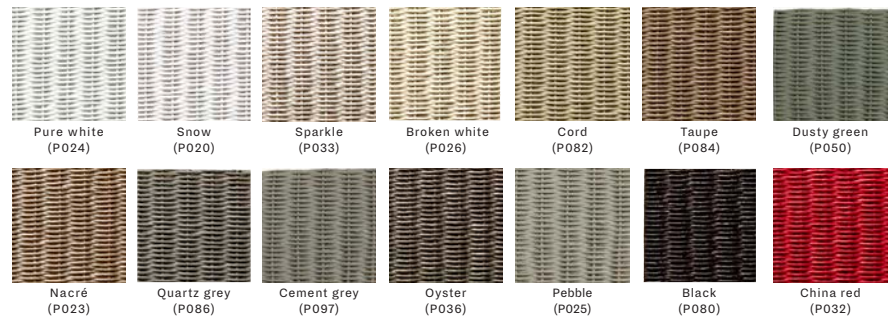

GIGI COLLECTION

Product

- Gigi dining chair black base (GD309)
- Gigi dining chair stainless steel base (GD209)
- Gigi cocoon black base (GC314)
- Gigi cocoon stainless steel base (GC214)
- Gigi lounge black base (GC313)
- Gigi lounge stainless steel base (GC213)

Material

- Lloyd Loom weave
- Aluminium
- Stainless steel
- Galvanized black powder-coated steel

Colours

- All outdoor Lloyd loom colours, or any RAL-colour

Cushion Thickness

- Dining chair: 2 cm
- Cocoon : 8 cm
- Lounge: 12 cm
- All cushions come with piping

Cushion code

- C*077 (Gigi dining chair)
- C*043 (Gigi cocoon)
- C*096 (Gigi lounge)

*= cat. B/C/G/COM

Throw pillows

- C*090 (40x40 cm)
- C*064 (45x50 cm)
- C*098 (35x35 cm, set of 2)

*= cat. B/C/G/COM

About

Gigi is an outdoor collection which embraces Lloyd Loom weave and takes it to the next level. Lloyd loom is a unique material made of twisted paper which is extremely strong and at the same time very pleasant to touch. By coating the unique material with latex, the furniture is even stronger can consequently be used outside.

Materials & care

- Lloyd Loom weave on an aluminium frame
- Base: stainless steel or black powder coated steel
- Felt glides
- Clean your furniture with a damp cloth every three months.
- Store indoors during cold and rainy weather conditions.

Available seat colours

Available bases