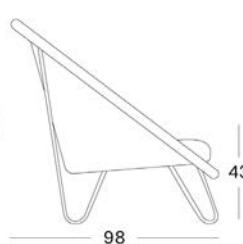

Gigi lounge

Fabrics

- All cushions are filled with High Resilience foam and come with piping.
- Throw pillows are available as well.
- All available cushion fabrics are shown below.
- Please protect the cushions from rain.