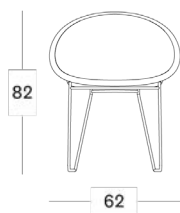

Product

- Gigi dining chair black base (GD309)
- Gigi dining chair stainless steel base (GD209)
- Gigi cocoon black base (GC314)
- Gigi cocoon stainless steel base (GC214)
- Gigi lounge black base (GC313)
- Gigi lounge stainless steel base (GC213)

Material

- Lloyd Loom weave
- Aluminium
- Stainless steel
- Galvanized black powder-coated steel

Colours

- All outdoor Lloyd loom colours, or any RAL-colour

Cushion Thickness

- Dining chair: 2 cm
- Cocoon : 8 cm
- Lounge: 12 cm
- All cushions come with piping

Cushion code

- C*077 (Gigi dining chair)
- C*043 (Gigi cocoon)
- C*096 (Gigi lounge)

*= cat. B/C/G/COM

Throw pillows

- C*090 (40x40 cm)
- C*064 (45x50 cm)
- C*098 (35x35 cm, set of 2)

*= cat. B/C/G/COM

Dimensions

Gigi dining chair