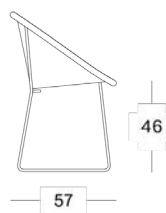

Product

- Gigi dining chair black base (GD309)
- Gigi dining chair stainless steel base (GD209)
- Gigi cocoon black base (GC314)
- Gigi cocoon stainless steel base (GC214)
- Gigi lounge black base (GC313)
- Gigi lounge stainless steel base (GC213)

Material

- Lloyd Loom weave
- Aluminium
- Stainless steel
- Galvanized black powder-coated steel

Colours

- All outdoor Lloyd loom colours, or any RAL-colour

Cushion Thickness

- Dining chair: 2 cm
- Cocoon : 8 cm
- Lounge: 12 cm
- All cushions come with piping

Cushion code

- C*077 (Gigi dining chair)
- C*043 (Gigi cocoon)
- C*096 (Gigi lounge)

*= cat. B/C/G/COM

Throw pillows

- C*090 (40x40 cm)
- C*064 (45x50 cm)
- C*098 (35x35 cm, set of 2)

*= cat. B/C/G/COM

Dimensions

Gigi dining chair