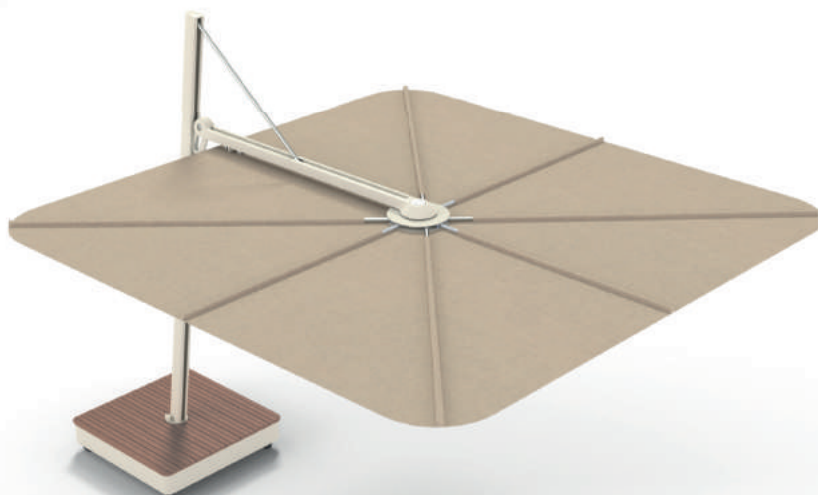

MODELS

ARCHITECTURE

Sunbrella
Marble

RAL 9018
Papyrus White

FULL BLACK

Sunbrella
Black

RAL9005 Black

SAND

Sunbrella
Sand

RAL 1013
Beige
Limestone

SIPO

DIMENSIONS

ARCHITECTURE / FULL BLACK / SAND

ARCHITECTURE / FULL BLACK

SAND

	A cm/ft	B cm/ft	C cm/ft	D cm/ft	E cm/ft	F cm/ft	G cm/ft	H cm/ft	I cm/ft	J cm/ft	K cm/ft
ARCHI / FULL BLACK 3 x 3 m / 9' 10" x 9' 10"	365/11' 12"	195/6' 5"	185/6' 1"	260/8' 6"	280/9' 2"	128/4' 2"	325/10' 8"	410/13' 5"	77/2' 6"	265/8' 8"	0/0"
SAND 3 x 3 m / 9' 10" x 9' 10"	365/11' 12"	195/6' 5"	185/6' 1"	260/8' 6"	280/9' 2"	128/4' 2"	325/10' 8"	410/13' 5"	77/2' 6"	265/8' 8"	0/0"

DIMENSIONS BASE (mm/inch)

ARCHITECTURE / FULL BLACK

SAND

DIMENSIONS / MATERIALS SPIGOT (mm/inch)

ARCHITECTURE / FULL BLACK / SAND

MATERIALS

FABRIC

Sunbrella - 100% Acryl 260 gr/m²
More details - see spec sheet Fabrics

RIBS

Glass fiber ribs - Ø 16mm

POLE

Aluminum,
powder coated

HANDLES

Casted aluminum, powder coated
Stainless steel 316, polished

ARCHITECTURE / FULL BLACK

Galvanised steel, powder coated
RAL 9018 Papyrus White and
RAL 9005 Black