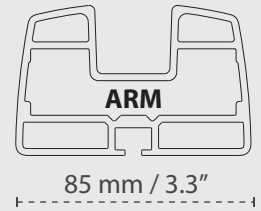

Sunbrella
Sand

RAL 1013
Beige
Limestone

SIPO

DIMENSIONS

ARCHITECTURE / FULL BLACK / SAND

ARCHITECTURE / FULL BLACK

SAND

	A cm/ft	B cm/ft	C cm/ft	D cm/ft	E cm/ft	F cm/ft	G cm/ft	H cm/ft	I cm/ft	J cm/ft	K cm/ft
ARCHI / FULL BLACK 3 x 3 m / 9' 10" x 9' 10"	365/11' 12"	195/6' 5"	185/6' 1"	260/8' 6"	280/9' 2"	128/4' 2"	325/10' 8"	410/13' 5"	77/2' 6"	265/8' 8"	0/0"
SAND 3 x 3 m / 9' 10" x 9' 10"	365/11' 12"	195/6' 5"	185/6' 1"	260/8' 6"	280/9' 2"	128/4' 2"	325/10' 8"	410/13' 5"	77/2' 6"	265/8' 8"	0/0"

DIMENSIONS BASE (mm/inch)

ARCHITECTURE / FULL BLACK

SAND

DIMENSIONS / MATERIALS SPIGOT (mm/inch)

ARCHITECTURE / FULL BLACK / SAND

MATERIALS

FABRIC

Sunbrella - 100% Acryl 260 gr/m²
More details - see spec sheet Fabrics