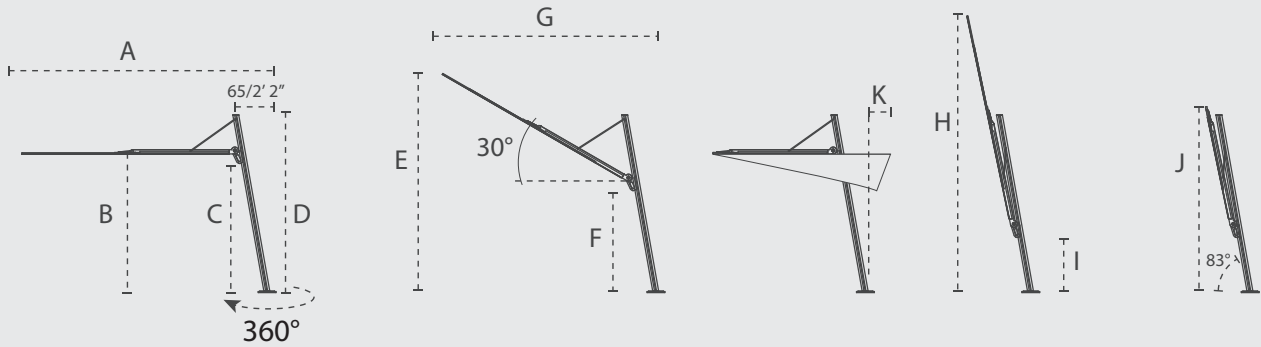

Sunbrella
Sand

RAL 1013
Beige
Limestone

SIPO

DIMENSIONS

ARCHITECTURE / FULL BLACK / SAND

ARCHITECTURE / FULL BLACK

SAND

	A cm/ft	B cm/ft	C cm/ft	D cm/ft	E cm/ft	F cm/ft	G cm/ft	H cm/ft	I cm/ft	J cm/ft	K cm/ft
ARCHI / FULL BLACK 3 x 3 m / 9' 10" x 9' 10"	365/11' 12"	195/6' 5"	185/6' 1"	260/8' 6"	280/9' 2"	128/4' 2"	325/10' 8"	410/13' 5"	77/2' 6"	265/8' 8"	0/0"
SAND 3 x 3 m / 9' 10" x 9' 10"	365/11' 12"	195/6' 5"	185/6' 1"	260/8' 6"	280/9' 2"	128/4' 2"	325/10' 8"	410/13' 5"	77/2' 6"	265/8' 8"	0/0"

DIMENSIONS BASE (mm/inch)

ARCHITECTURE / FULL BLACK

SAND

DIMENSIONS / MATERIALS SPIGOT (mm/inch)

ARCHITECTURE / FULL BLACK / SAND

MATERIALS

FABRIC

Sunbrella - 100% Acryl 260 gr/m²
More details - see spec sheet Fabrics