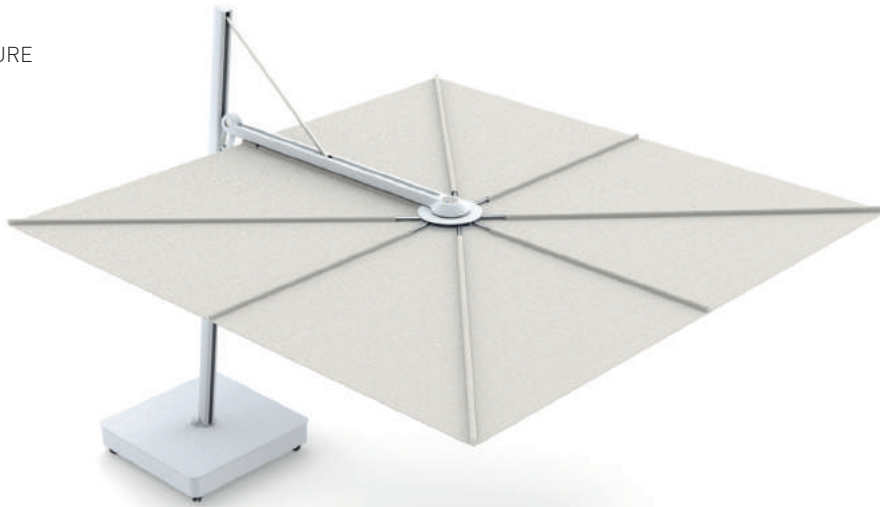

MODELS

ARCHITECTURE

Sunbrella
Marble

RAL 9018
Papyrus White

FULL BLACK

Sunbrella
Black

RAL9005 Black

SAND

Sunbrella
Sand

RAL 1013
Beige
Limestone

SIPO

DIMENSIONS

ARCHITECTURE / FULL BLACK / SAND

ARCHITECTURE / FULL BLACK

SAND

	A cm/ft	B cm/ft	C cm/ft	D cm/ft	E cm/ft	F cm/ft	G cm/ft	H cm/ft	I cm/ft	J cm/ft	K cm/ft
ARCHI / FULL BLACK 3 x 3 m / 9' 10" x 9' 10"	365/11' 12"	195/6' 5"	185/6' 1"	260/8' 6"	280/9' 2"	128/4' 2"	325/10' 8"	410/13' 5"	77/2' 6"	265/8' 8"	0/0"
SAND 3 x 3 m / 9' 10" x 9' 10"	365/11' 12"	195/6' 5"	185/6' 1"	260/8' 6"	280/9' 2"	128/4' 2"	325/10' 8"	410/13' 5"	77/2' 6"	265/8' 8"	0/0"

DIMENSIONS BASE (mm/inch)

ARCHITECTURE / FULL BLACK

SAND

DIMENSIONS / MATERIALS SPIGOT (mm/inch)

ARCHITECTURE / FULL BLACK / SAND

MATERIALS

FABRIC

Sunbrella - 100% Acryl 260 gr/m²
More details - see spec sheet Fabrics

RIBS

Glass fiber ribs - Ø 16mm

POLE

Aluminum,
powder coated

HANDLES

Casted aluminum, powder coated
Stainless steel 316, polished

ARCHITECTURE / FULL BLACK

Galvanised steel, powder coated
RAL 9018 Papyrus White and
RAL 9005 Black