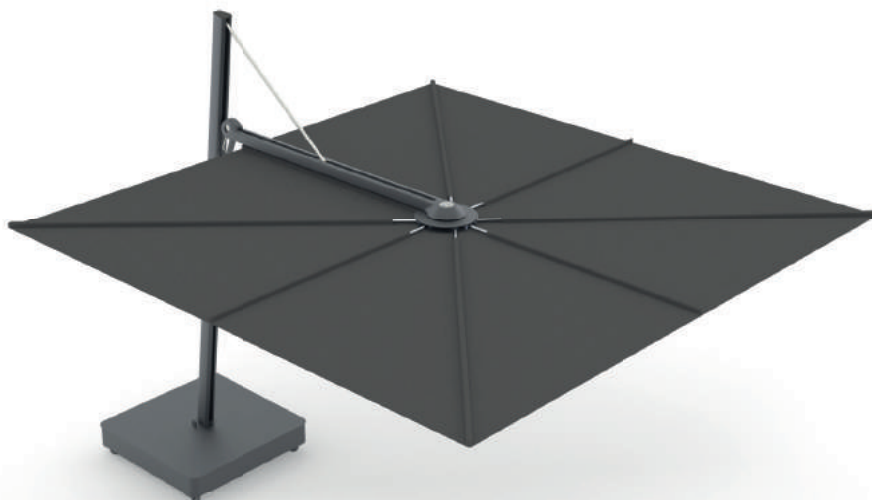

MODELS

ARCHITECTURE

Sunbrella
Marble

RAL 9018
Papyrus White

FULL BLACK

Sunbrella
Black

RAL9005 Black

SAND

Sunbrella
Sand

RAL 1013
Beige
Limestone

SIPO

DIMENSIONS

ARCHITECTURE / FULL BLACK / SAND

ARCHITECTURE / FULL BLACK

SAND

	A cm/ft	B cm/ft	C cm/ft	D cm/ft	E cm/ft	F cm/ft	G cm/ft	H cm/ft	I cm/ft	J cm/ft	K cm/ft
ARCHI / FULL BLACK 3 x 3 m / 9' 10" x 9' 10"	365/11' 12"	195/6' 5"	185/6' 1"	260/8' 6"	280/9' 2"	128/4' 2"	325/10' 8"	410/13' 5"	77/2' 6"	265/8' 8"	0/0"
SAND 3 x 3 m / 9' 10" x 9' 10"	365/11' 12"	195/6' 5"	185/6' 1"	260/8' 6"	280/9' 2"	128/4' 2"	325/10' 8"	410/13' 5"	77/2' 6"	265/8' 8"	0/0"

DIMENSIONS BASE (mm/inch)

ARCHITECTURE / FULL BLACK

SAND

DIMENSIONS / MATERIALS SPIGOT (mm/inch)

ARCHITECTURE / FULL BLACK / SAND

MATERIALS

FABRIC

Sunbrella - 100% Acryl 260 gr/m²
More details - see spec sheet Fabrics

RIBS

Glass fiber ribs - Ø 16mm

POLE

Aluminum,
powder coated

HANDLES

Casted aluminum, powder coated
Stainless steel 316, polished

ARCHITECTURE / FULL BLACK

Galvanised steel, powder coated
RAL 9018 Papyrus White and
RAL 9005 Black