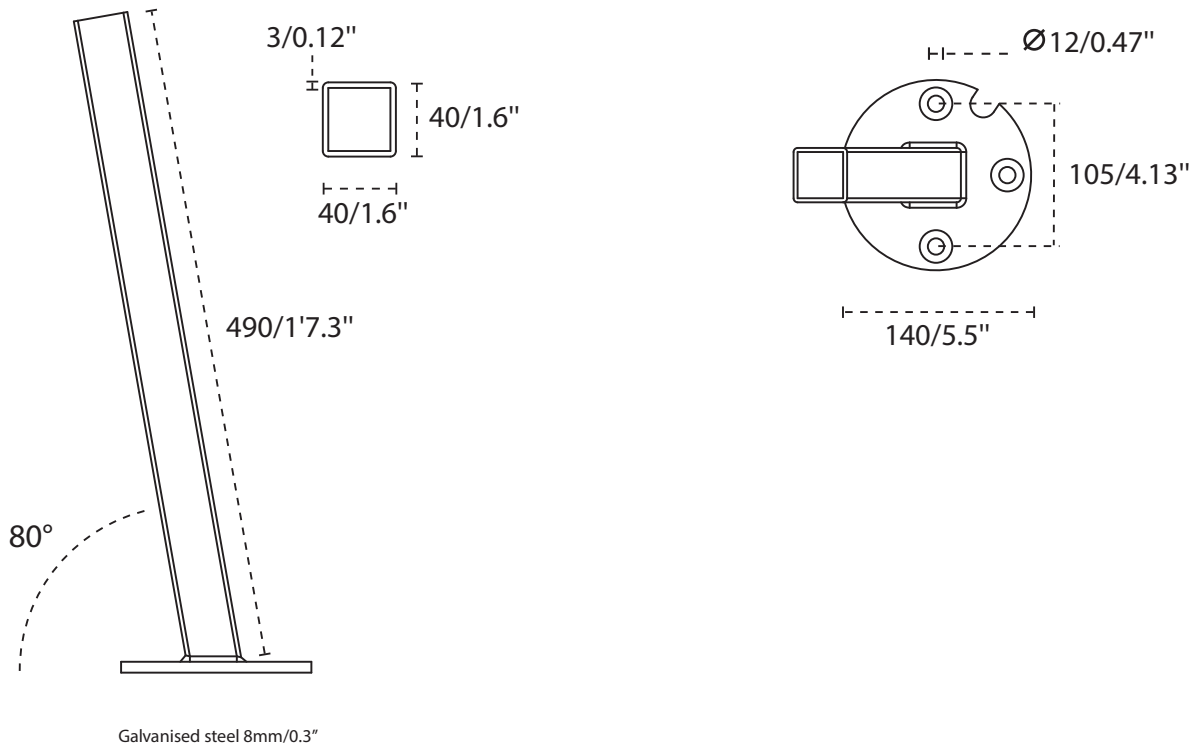

Sunbrella
Sand

RAL 1013
Beige
Limestone

SIPO

DIMENSIONS

ARCHITECTURE / FULL BLACK / SAND

ARCHITECTURE / FULL BLACK

SAND

	A cm/ft	B cm/ft	C cm/ft	D cm/ft	E cm/ft	F cm/ft	G cm/ft	H cm/ft	I cm/ft	J cm/ft	K cm/ft
ARCHI / FULL BLACK 3 x 3 m / 9' 10" x 9' 10"	365/11' 12"	195/6' 5"	185/6' 1"	260/8' 6"	280/9' 2"	128/4' 2"	325/10' 8"	410/13' 5"	77/2' 6"	265/8' 8"	0/0"
SAND 3 x 3 m / 9' 10" x 9' 10"	365/11' 12"	195/6' 5"	185/6' 1"	260/8' 6"	280/9' 2"	128/4' 2"	325/10' 8"	410/13' 5"	77/2' 6"	265/8' 8"	0/0"

DIMENSIONS BASE (mm/inch)

ARCHITECTURE / FULL BLACK

SAND

DIMENSIONS / MATERIALS SPIGOT (mm/inch)

ARCHITECTURE / FULL BLACK / SAND

MATERIALS

FABRIC

Sunbrella - 100% Acryl 260 gr/m²
More details - see spec sheet Fabrics

BASE SAND

Galvanised steel, powder coated
RAL 1013 Limestone Beige,
wooden cover Sipo

PACKAGING & TRANSPORT

Versa UX	L (cm)	W (cm)	H (cm)	Weight (kg)	L (")	W (")	H (")	Weight (lbs)
Umbrella box	265	36	33	32	8'8"	1'2"	1'1"	70
Base box	95	95	24	35	8'8"	3'4"	3'4"	77