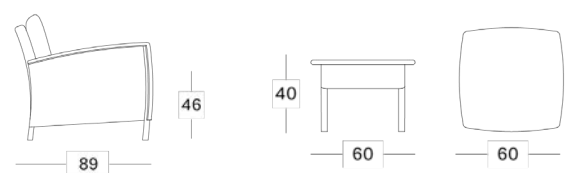

Products

- Dovile dining chair (GD122)
- Dovile lounge chair (GC124)
- Dovile lounge sofa 2S (GC132)
- Dovile lounge sofa 3S (GC133)
- Dovile coffee table (GT002)
- Glass for Dovile coffee table (GLO09)
- Dovile footrest (GC129)
- Glass for Dovile footrest (GLO30)
- Dovile side table (GT020)
- Glass for Dovile side table (GLO20)
- Dovile sunlounger with arms (GC120)

Colours

- All outdoor Lloyd loom colours, or any RAL-colour

Material

- Treated Lloyd Loom weave
- Aluminium

Cushion thickness

- Dining chair: 4 cm
- Lounge chair & sofas: 12 cm
- Footrest: 9 cm
- Sunlounger: 3 cm

All cushions come with piping.

Cushion code

- C*022 (dining chair)
- C*050 (lounge chair)
- C*051 (lounge sofa 2S)
- C*052 (lounge sofa 3S)
- C*029 (footrest)
- C*120 (cushion for sunlounger with removable cover)
- C*020 (cushion for sunlounger with non-removable cover)

*= cat. B/C/G/COM

Throw pillows

- C*090 (40x40 cm)
- C*064 (45x50 cm)
- C*098 (35x35 cm, set of 2)

*= cat. B/C/G/COM

Dimensions

Dovile footrest

Dovile sunlounger with arms