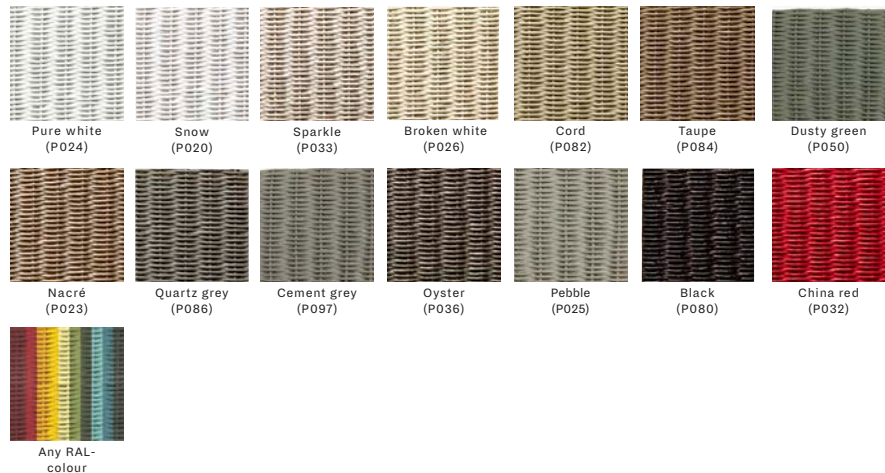

Colours

- All outdoor Lloyd loom colours, or any RAL-colour

Material

- Treated Lloyd Loom weave
- Aluminium

Cushion thickness

- Dining chair: 4 cm
- Lounge chair & sofas: 12 cm
- Footrest: 9 cm
- Sunlounger: 3 cm

All cushions come with piping.

Cushion code

- C*022 (dining chair)
- C*050 (lounge chair)
- C*051 (lounge sofa 2S)
- C*052 (lounge sofa 3S)
- C*029 (footrest)
- C*120 (cushion for sunlounger with removable cover)
- C*020 (cushion for sunlounger with non-removable cover)

*= cat. B/C/G/COM

Throw pillows

- C*090 (40x40 cm)
- C*064 (45x50 cm)
- C*098 (35x35 cm, set of 2)

*= cat. B/C/G/COM

About

Timeless design classics with a luxurious touch and feel. That is what the Dovile collection stands for. The furniture in treated Lloyd loom adds a warm and welcoming touch to your terrace and garden. The Dovile collection offers a seat for everyone at any occasion.

Materials & care

- Lloyd Loom weave on an aluminium frame
- Standard feet: brass. Chrome feet upon request
- Nylon glides
- Low-maintenance: wiping it down with a damp cloth every three months will do the trick.
- Store your furniture indoors during cold and rainy weather conditions.

Available colours