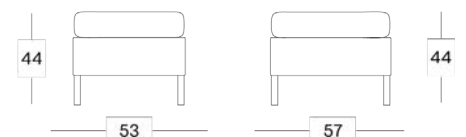

Dovile footrest