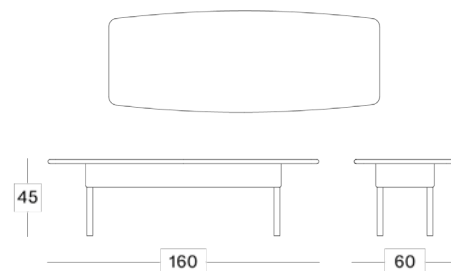

Dovile coffee table