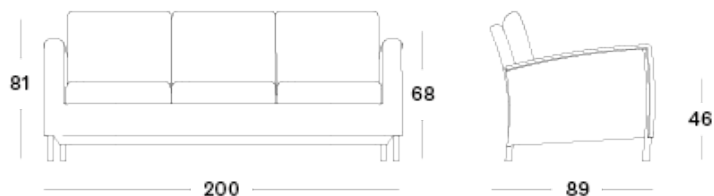

Products

- Dovile dining chair (GD122)
- Dovile lounge chair (GC124)
- Dovile lounge sofa 2S (GC132)
- Dovile lounge sofa 3S (GC133)
- Dovile coffee table (GT002)
- Glass for Dovile coffee table (GLO09)
- Dovile footrest (GC129)
- Glass for Dovile footrest (GLO30)
- Dovile side table (GT020)
- Glass for Dovile side table (GLO20)
- Dovile sunlounger with arms (GC120)

Colours

- All outdoor Lloyd loom colours, or any RAL-colour

Material

- Treated Lloyd Loom weave
- Aluminium

Cushion thickness

- Dining chair: 4 cm
- Lounge chair & sofas: 12 cm
- Footrest: 9 cm
- Sunlounger: 3 cm

All cushions come with piping.

Cushion code

- C*022 (dining chair)
- C*050 (lounge chair)
- C*051 (lounge sofa 2S)
- C*052 (lounge sofa 3S)
- C*029 (footrest)
- C*120 (cushion for sunlounger with removable cover)
- C*020 (cushion for sunlounger with non-removable cover)

*= cat. B/C/G/COM

Throw pillows

- C*090 (40x40 cm)
- C*064 (45x50 cm)
- C*098 (35x35 cm, set of 2)

*= cat. B/C/G/COM

Dimensions

Dovile footrest

Dovile sunlounger with arms