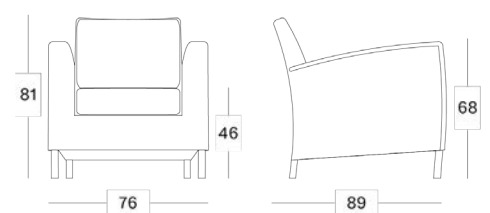

Colours

- All outdoor Lloyd loom colours, or any RAL-colour

Material

- Treated Lloyd Loom weave
- Aluminium

Cushion thickness

- Dining chair: 4 cm
- Lounge chair & sofas: 12 cm
- Footrest: 9 cm
- Sunlounger: 3 cm

All cushions come with piping.

Cushion code

- C*022 (dining chair)
- C*050 (lounge chair)
- C*051 (lounge sofa 2S)
- C*052 (lounge sofa 3S)
- C*029 (footrest)
- C*120 (cushion for sunlounger with removable cover)
- C*020 (cushion for sunlounger with non-removable cover)

*= cat. B/C/G/COM

Throw pillows

- C*090 (40x40 cm)
- C*064 (45x50 cm)
- C*098 (35x35 cm, set of 2)

*= cat. B/C/G/COM

Dimensions

Dovile dining chair

Dovile lounge chair

Dovile lounge sofa 2S