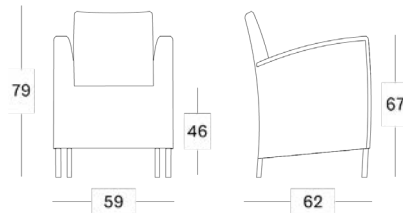

All cushions come with piping.

Cushion code

- C*022 (dining chair)
- C*050 (lounge chair)
- C*051 (lounge sofa 2S)
- C*052 (lounge sofa 3S)
- C*029 (footrest)
- C*120 (cushion for sunlounger with removable cover)
- C*020 (cushion for sunlounger with non-removable cover)

*= cat. B/C/G/COM

Throw pillows

- C*090 (40x40 cm)
- C*064 (45x50 cm)
- C*098 (35x35 cm, set of 2)

*= cat. B/C/G/COM

Dimensions

Dovile dining chair

Dovile lounge chair

Dovile lounge sofa 2S