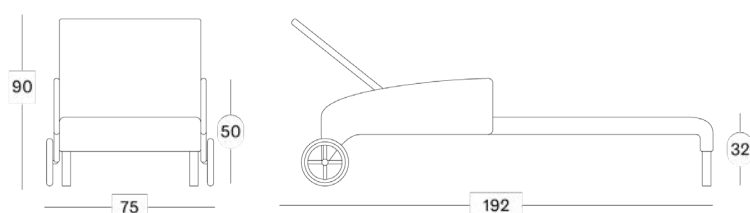

DOVILE LOUNGE CHAIR

Dovile sunlounger with arms