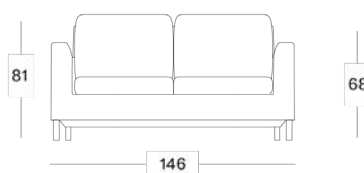

All cushions come with piping.

Cushion code

- C*022 (dining chair)
- C*050 (lounge chair)
- C*051 (lounge sofa 2S)
- C*052 (lounge sofa 3S)
- C*029 (footrest)
- C*120 (cushion for sunlounger with removable cover)
- C*020 (cushion for sunlounger with non-removable cover)

*= cat. B/C/G/COM

Throw pillows

- C*090 (40x40 cm)
- C*064 (45x50 cm)
- C*098 (35x35 cm, set of 2)

*= cat. B/C/G/COM

Dimensions

Dovile dining chair

Dovile lounge chair

Dovile lounge sofa 2S