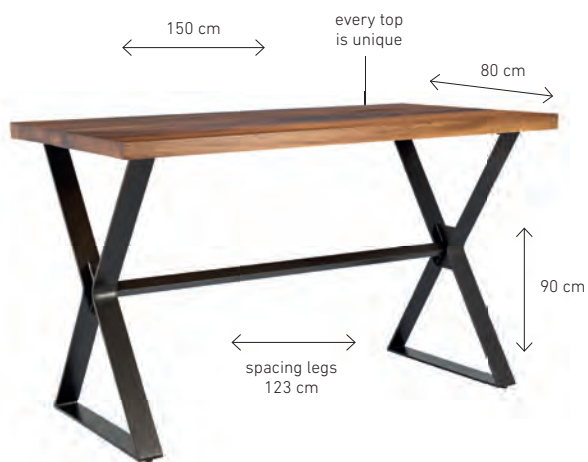

This Flare has a flat iron base in an interesting crossed design with an industrial feel. The white counter chairs are a lovely match.

Tento barový stôl s podstavou z plochého železa v tvare kríža má iba spoločnosť Flare. Biele barové stoličky príjemne kontrastujú s industriálnym vzhľadom.

counter table Flare
FL 465746 90x150x80 cm / knock down