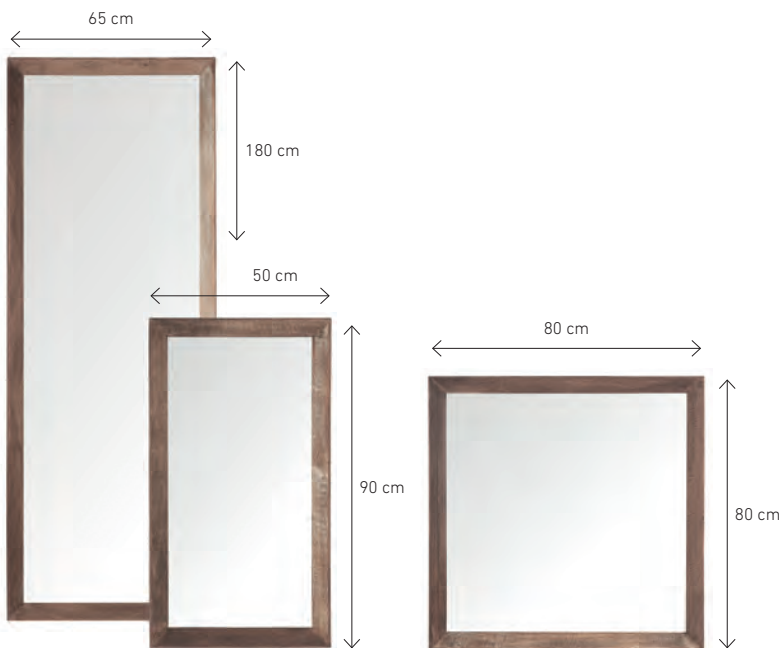

With a combination of miter joints and angled rims these large mirrors have a look of simple freshness. An easy accessory that can change the whole look of a room, comes in three sizes.

Zrkadlo v okamihu premení miestnosť. Okraje týchto veľkých zrkadiel sú skosené a omladené, čo im dodáva svieži a čistý vzhľad. K dispozícii sú v troch veľkostiach.

mirror Metropole rectangular
MP 204901 small 90x50x5 cm
MP 204902 large 180x65x5 cm