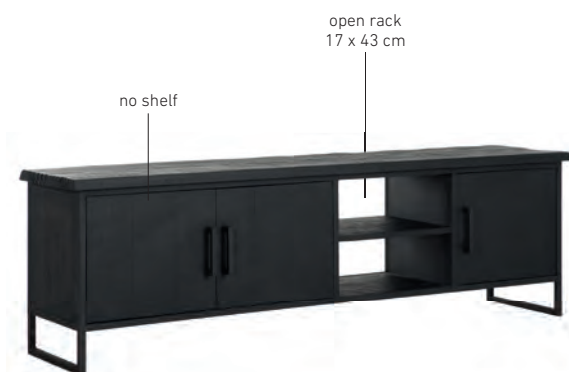

TV stand Beam No.2 medium, 3 doors, 2 open racks black
BT 438095 55x180x40 cm