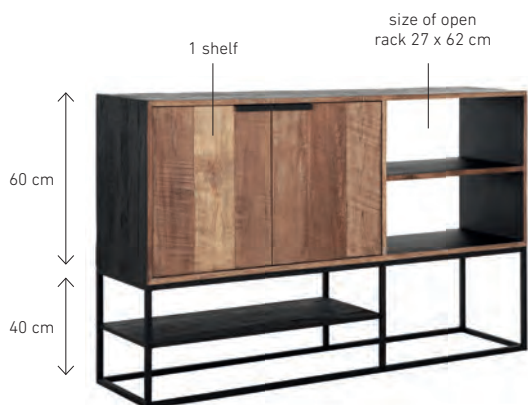

dresser Cosmo No.1 small, 2 doors, 2 open racks
CS 605311 100x160x40 cm