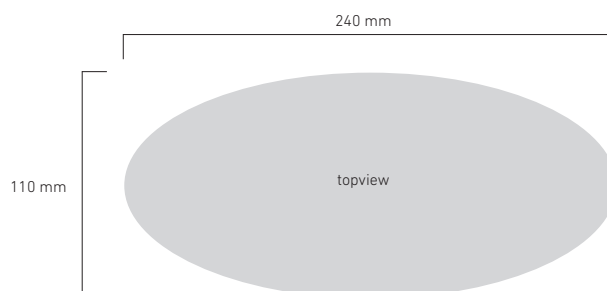

Even a narrow room fits the Shape dining table with an oval table top. Its intense black has a soft glow and complements the characteristic base of crossed metal legs.

Jedálenský stôl Shape je vďaka svojej oválnej doske ideálny do úzkej miestnosti. Intenzívna čierna farba dosky sa leskne a prechádza do kovu vycentrovanej podnože.

dining table Shape oval black
BT 611381 78x200x100 cm
BT 611383 78x240x110 cm
BT 611385 78x280x120 cm